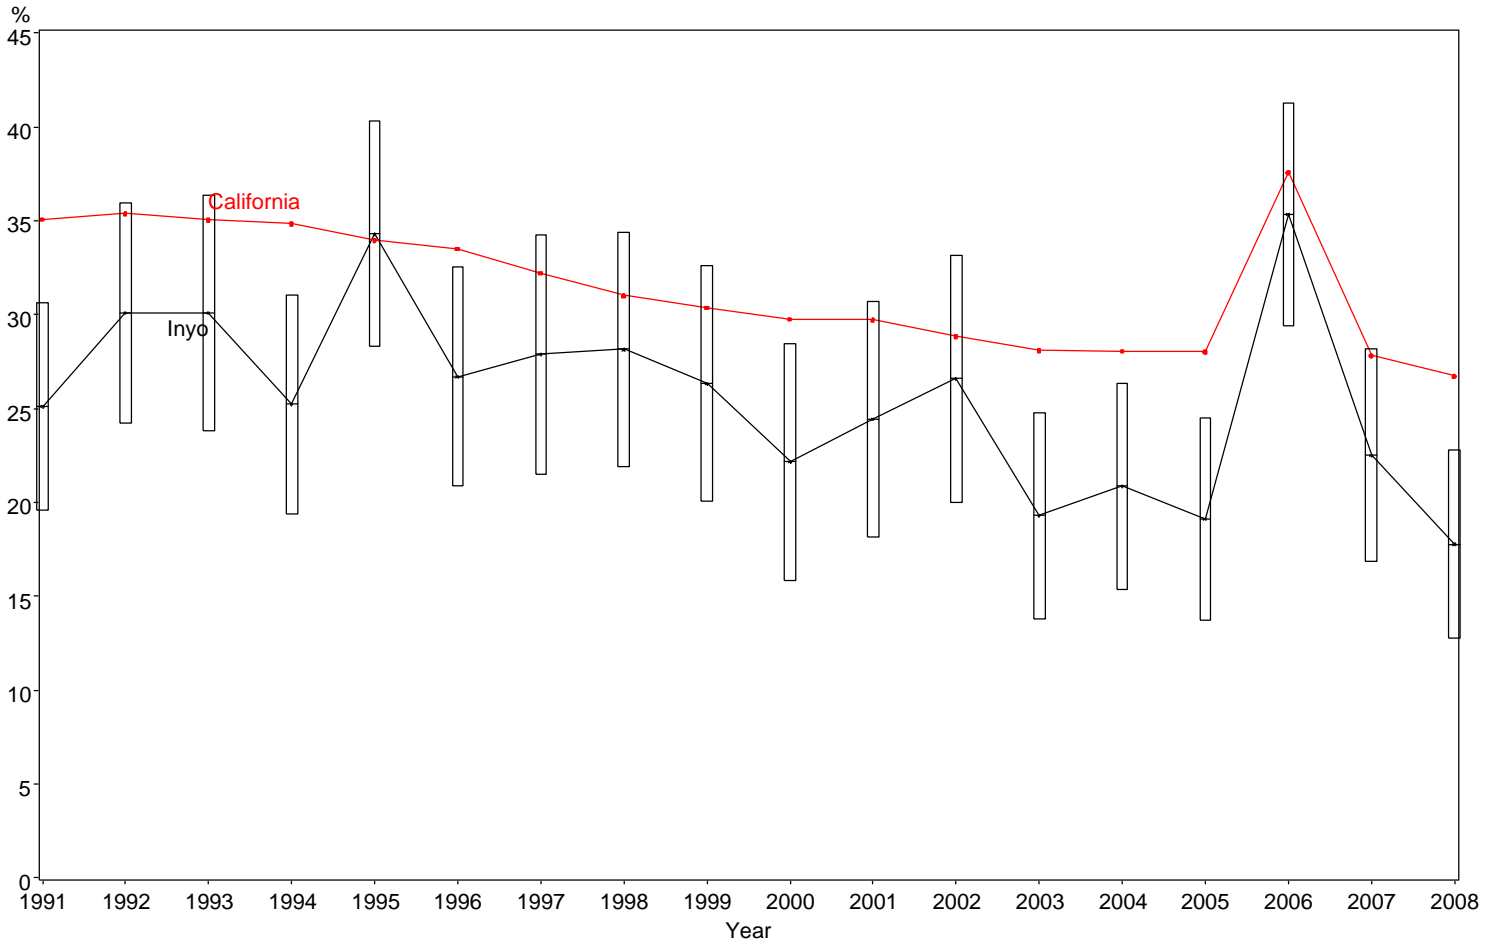

Percent of Births to Mothers with No High School Degree
Inyo County, 1991-2008

The box around the county point estimates denotes the 95% confidence interval around the estimate.

Starting in 2006, the actual HS degree information became available. Prior to 2006, a HS degree was estimated as ≥ 12 years of education