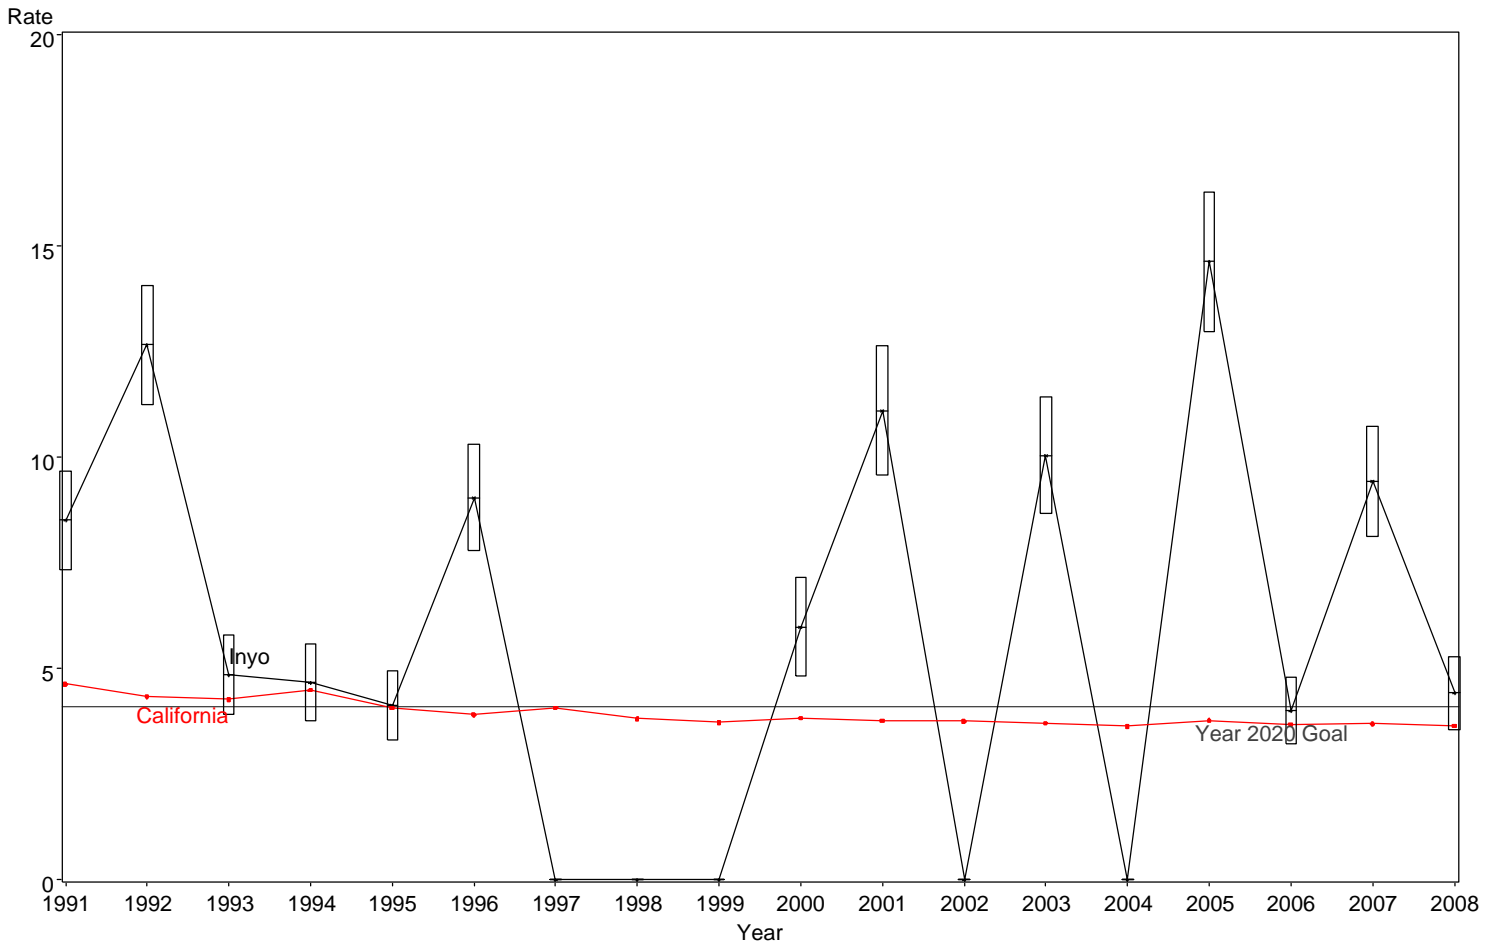

Neonatal Mortality Rate
Inyo County, 1991-2008

The box around the county point estimates denotes the 95% confidence interval around the estimate.