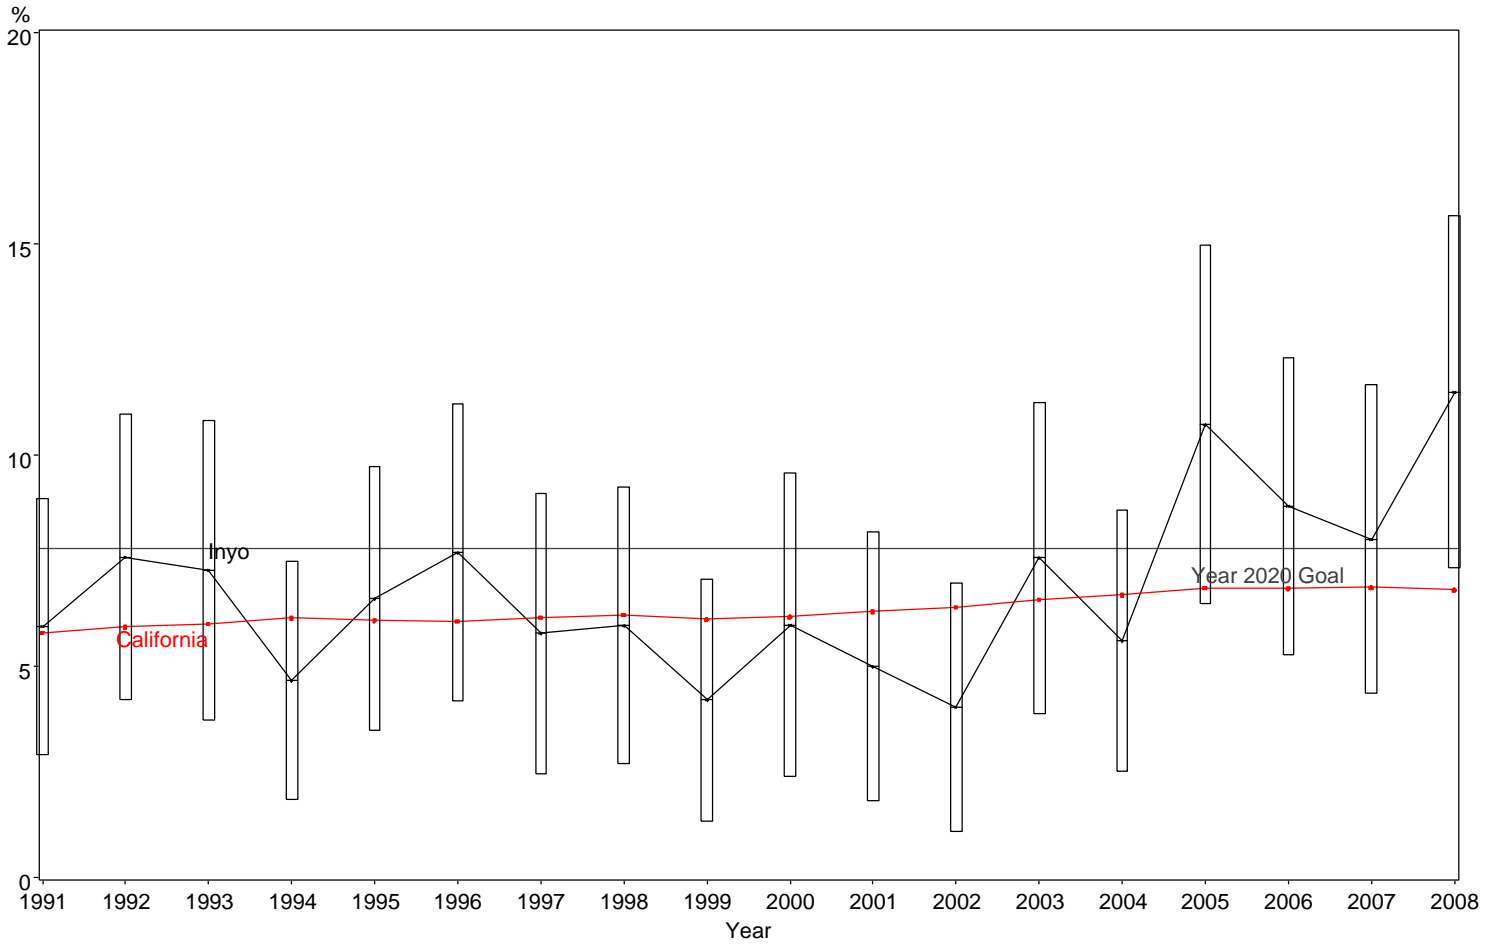

Percent of Low Birth Weight Infants  
Inyo County, 1991-2008

The box around the county point estimates denotes the 95% confidence interval around the estimate.