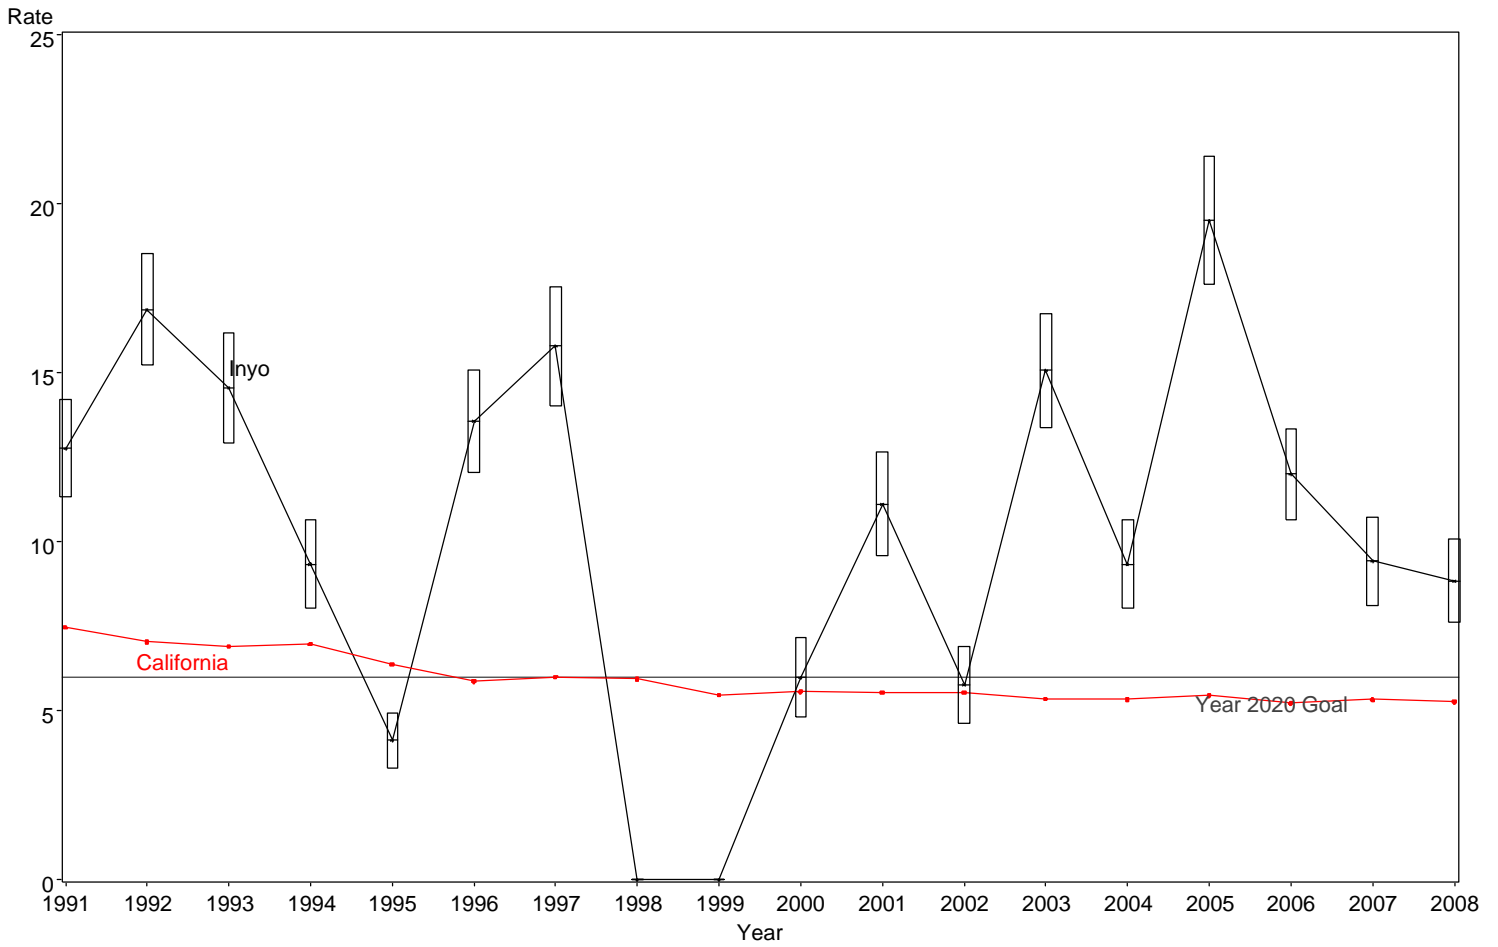

Infant Mortality Rate
Inyo County, 1991-2008

The box around the county point estimates denotes the 95% confidence interval around the estimate.