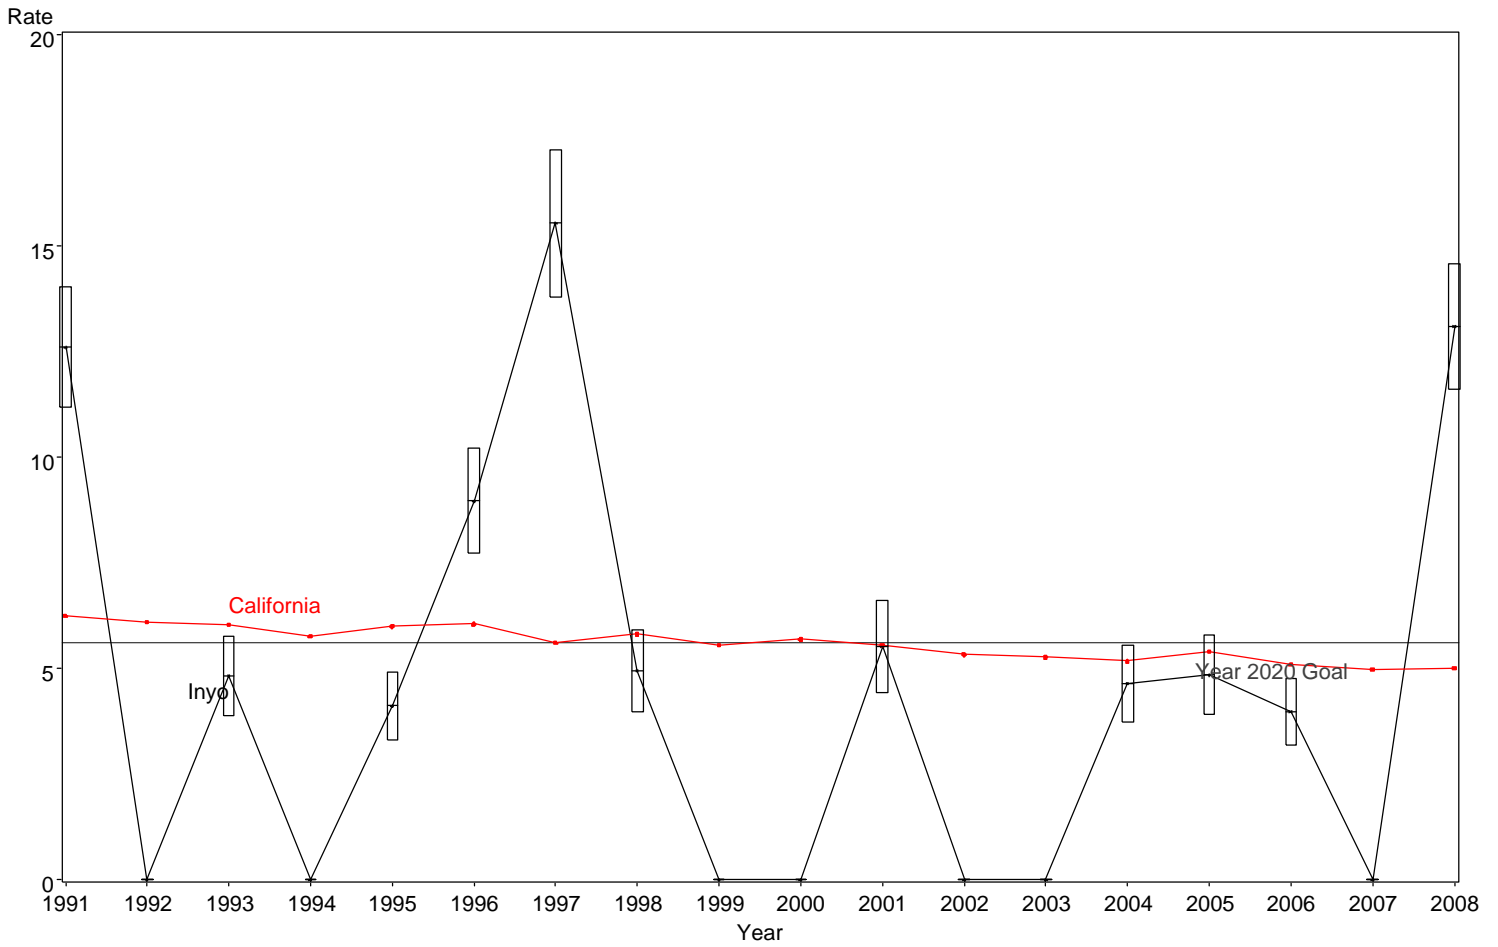

Fetal Mortality Rate
Inyo County, 1991-2008

The box around the county point estimates denotes the 95% confidence interval around the estimate.