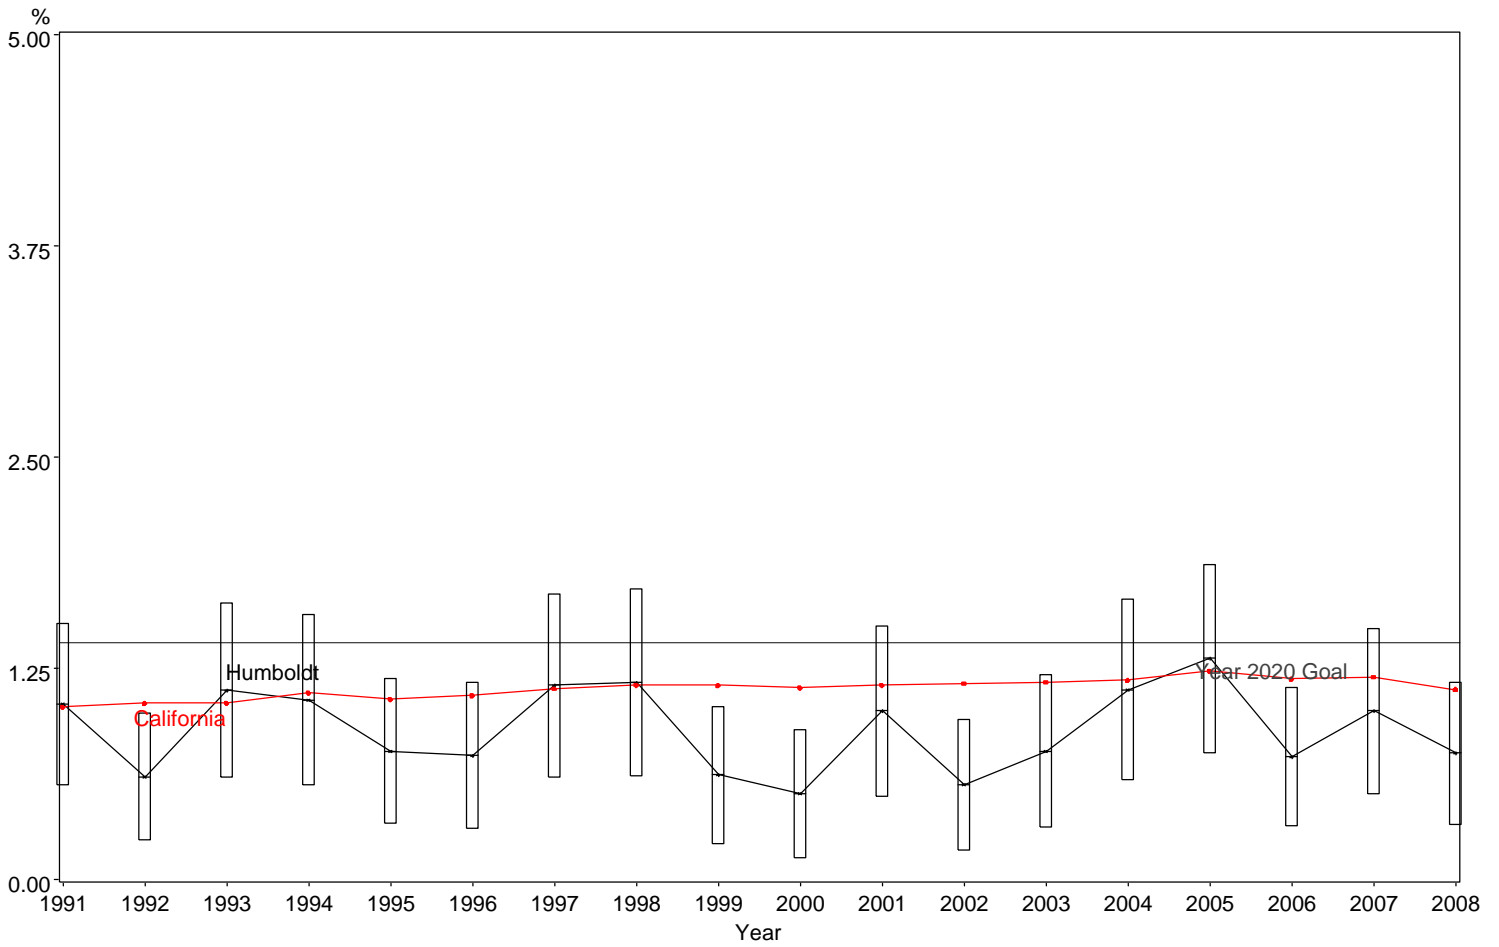

Percent of Very Low Birth Weight Infants  
Humboldt County, 1991-2008

The box around the county point estimates denotes the 95% confidence interval around the estimate.