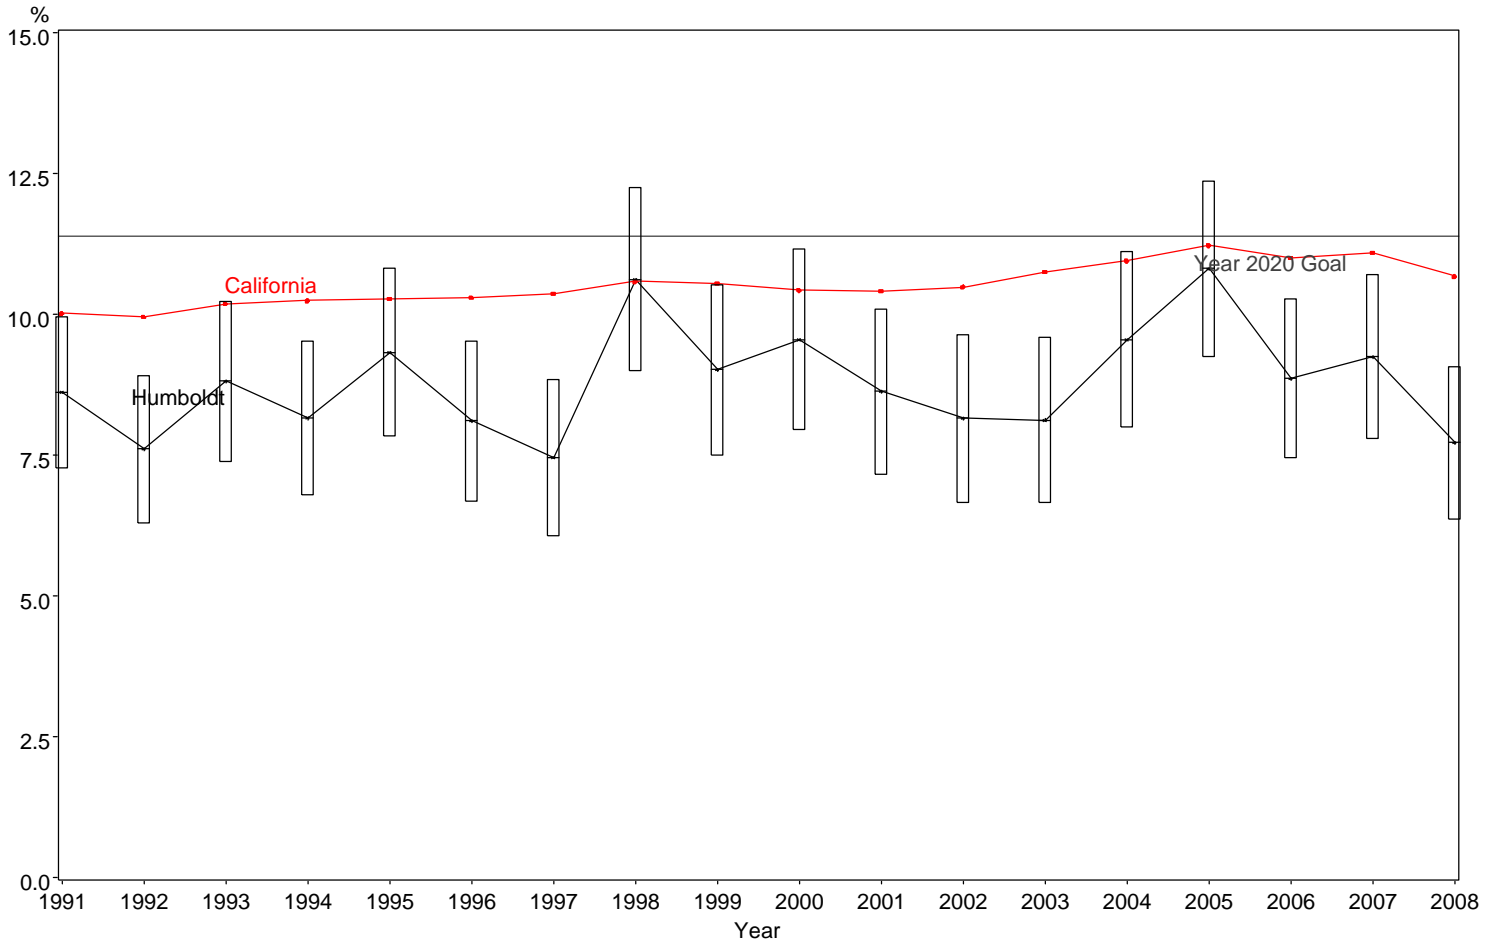

Percent of Preterm Infants
Humboldt County, 1991-2008

The box around the county point estimates denotes the 95% confidence interval around the estimate.