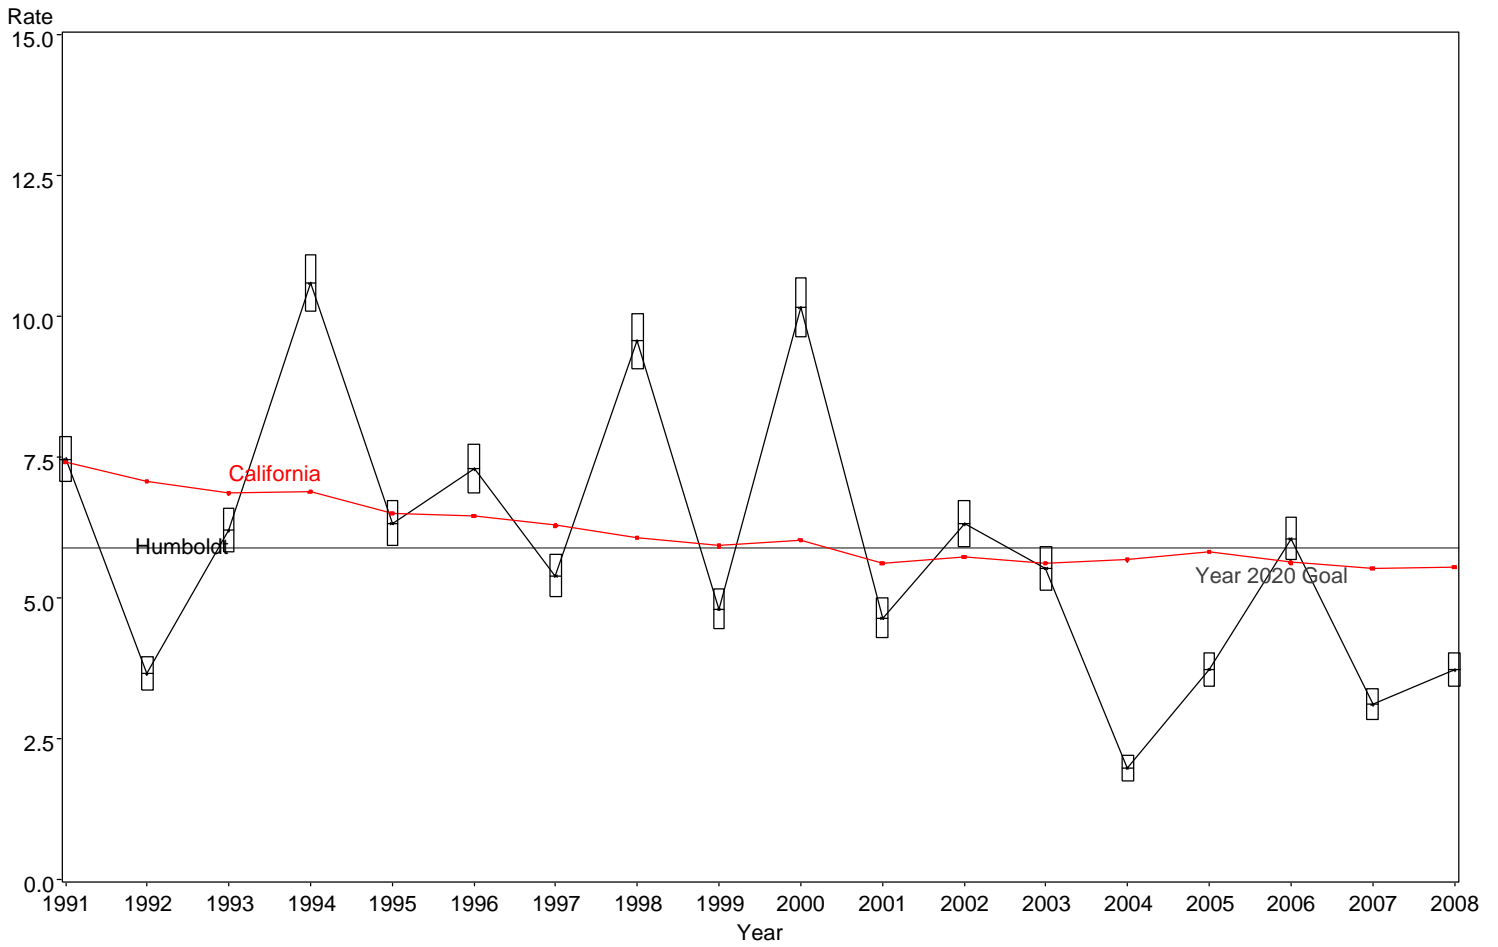

Perinatal Mortality Rate
Humboldt County, 1991-2008

The box around the county point estimates denotes the 95% confidence interval around the estimate.