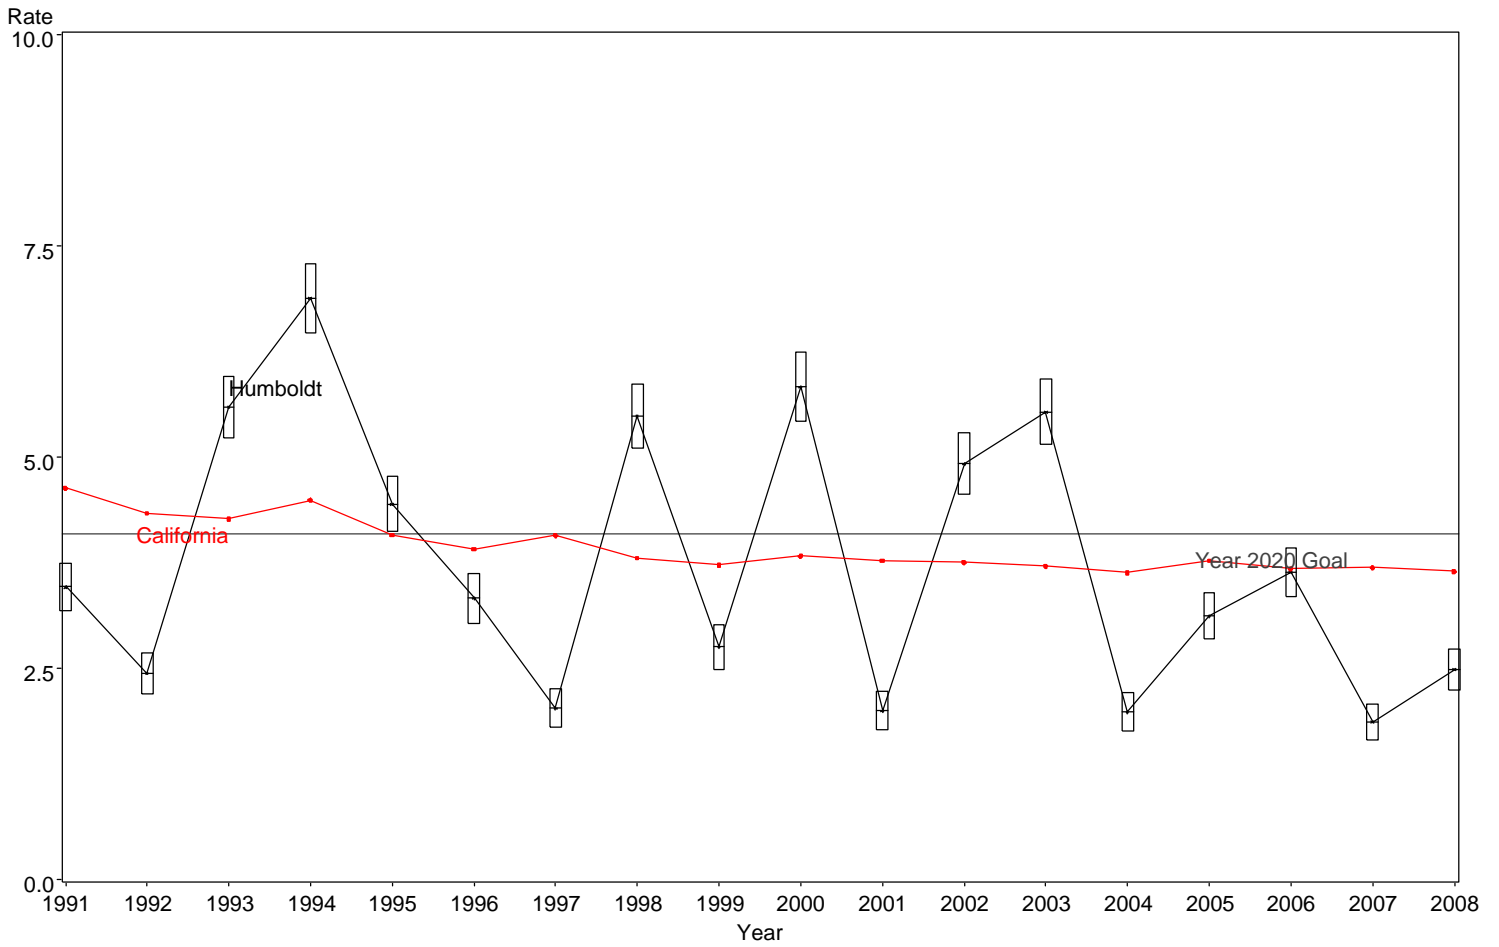

Neonatal Mortality Rate
Humboldt County, 1991-2008

The box around the county point estimates denotes the 95% confidence interval around the estimate.