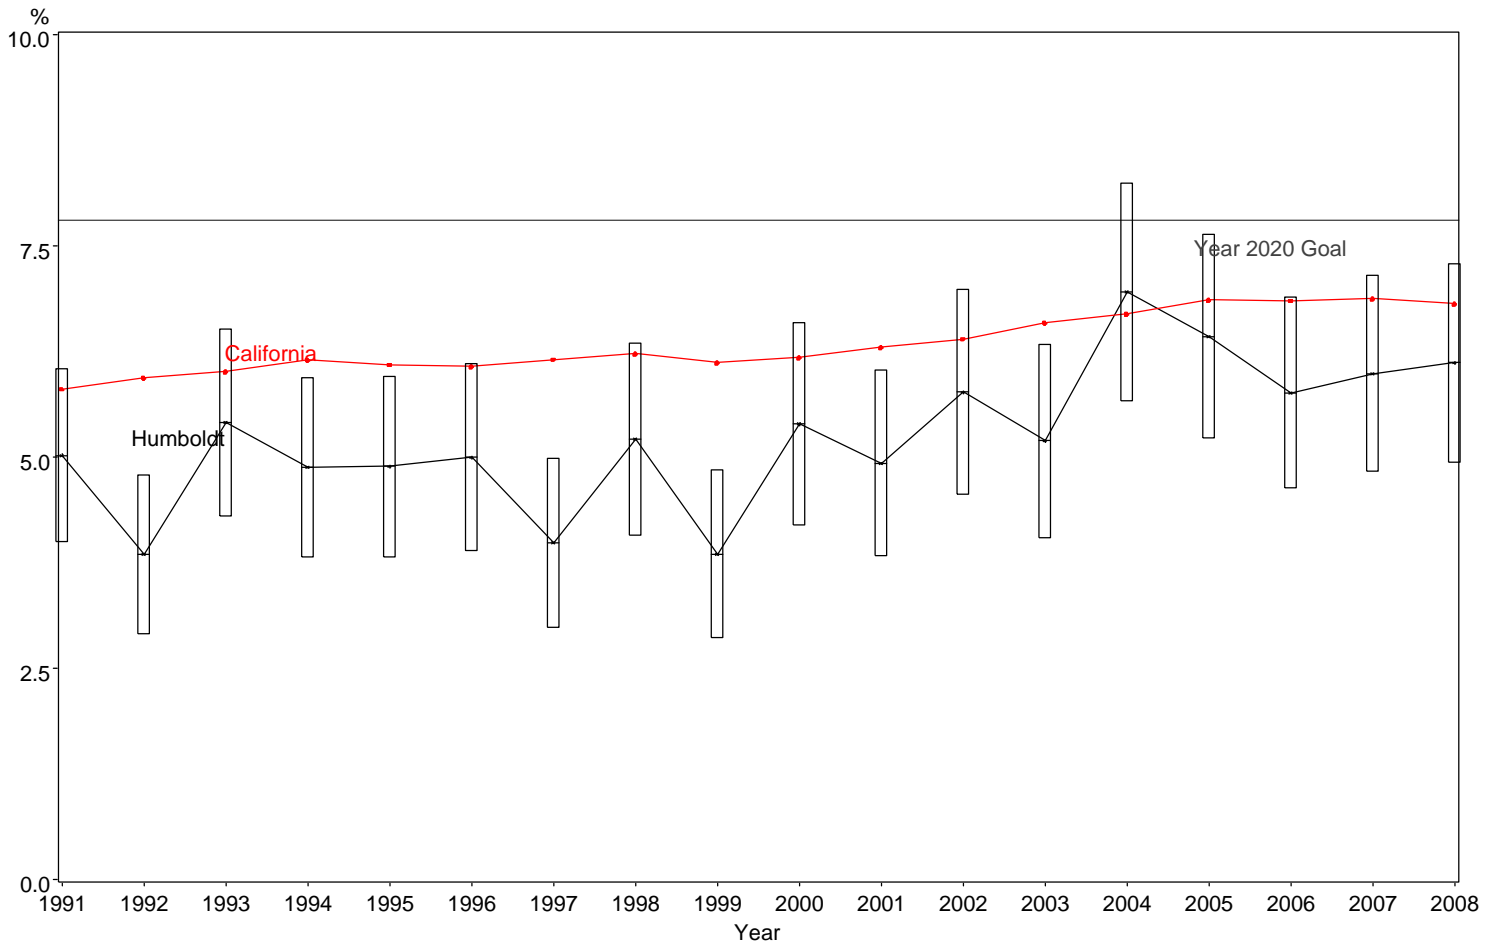

Percent of Low Birth Weight Infants
Humboldt County, 1991-2008

The box around the county point estimates denotes the 95% confidence interval around the estimate.