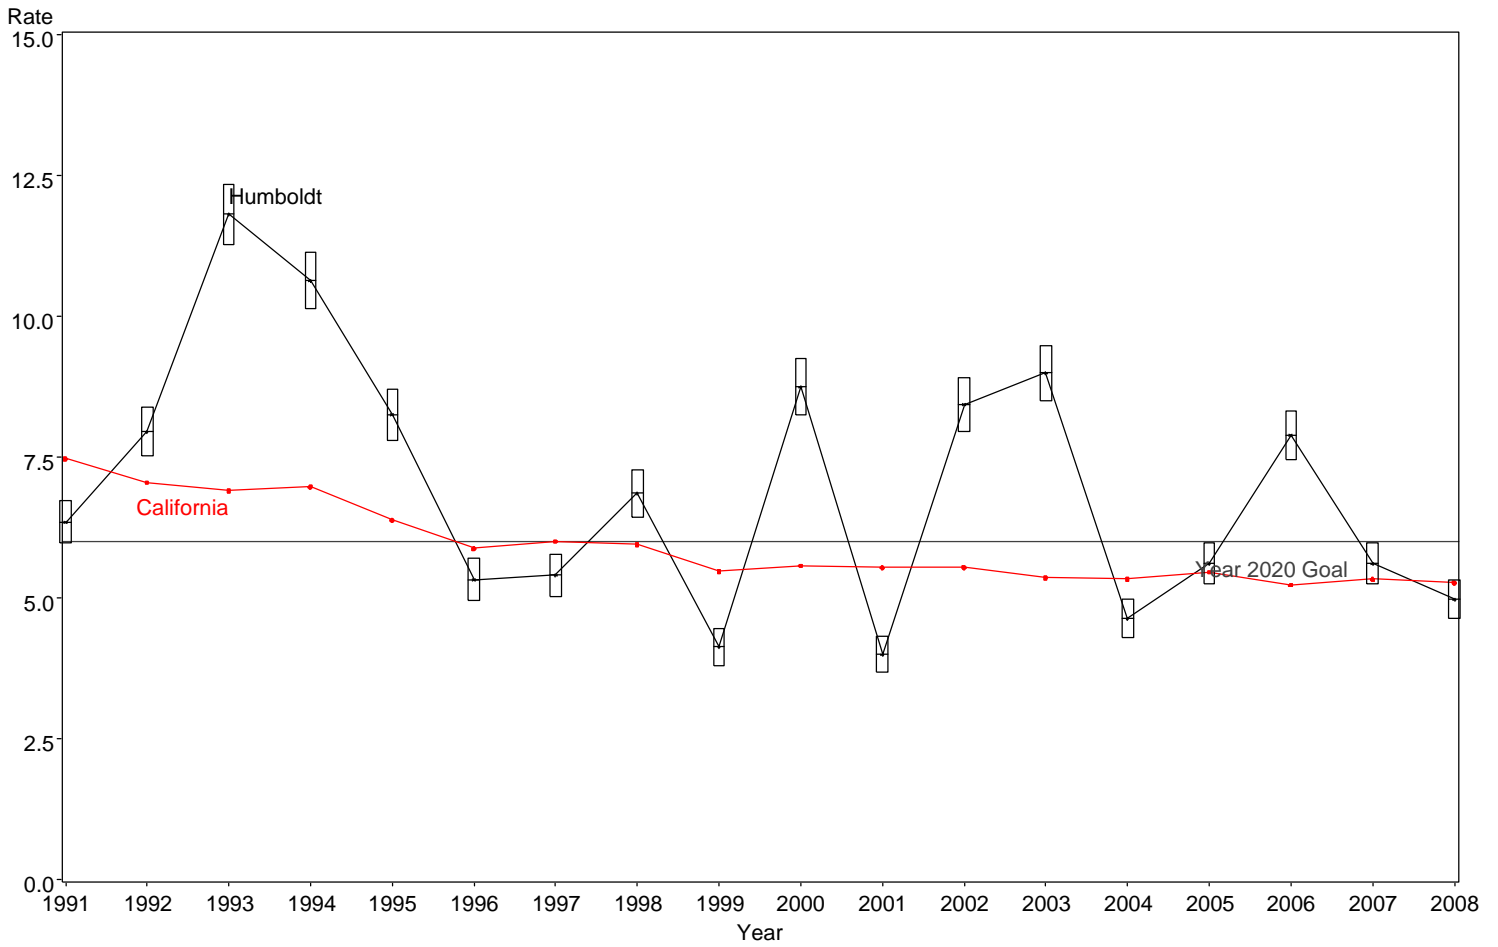

Infant Mortality Rate  
Humboldt County, 1991-2008

The box around the county point estimates denotes the 95% confidence interval around the estimate.