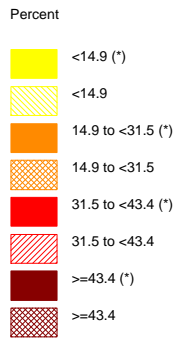

Percent of Births to Mothers with No High School Degree
Humboldt County, 2006-2008

The star in parenthesis after the legend entry indicates a statistically significant percent compared to the California average (alpha=0.01; two-tailed test).
For white areas in the map, no data are available.