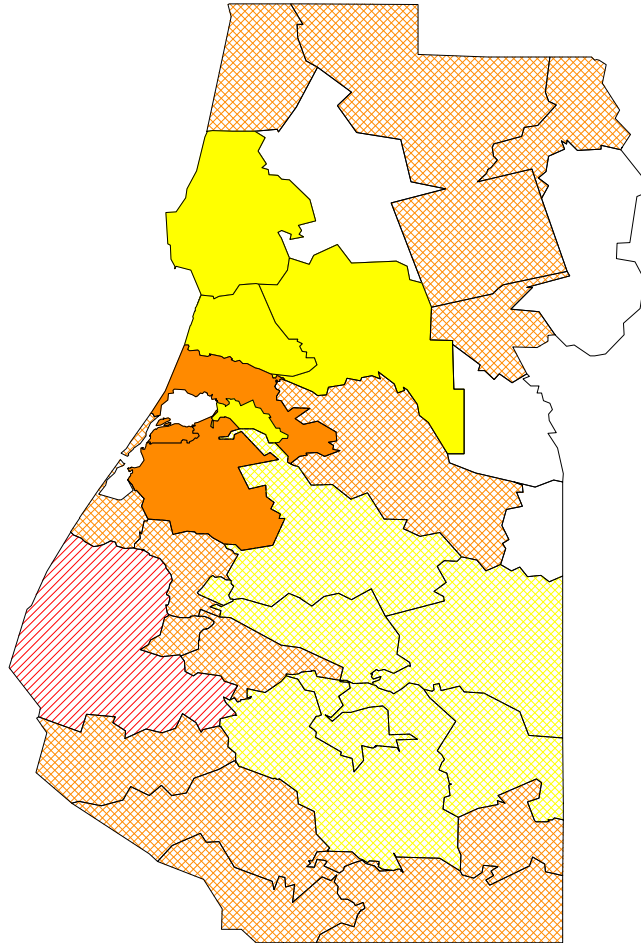

Percent of Births to Mothers with No High School Degree
Humboldt County, 2006-2008

The star in parenthesis after the legend entry indicates a statistically significant percent compared to the California average (alpha=0.01; two-tailed test).
For white areas in the map, no data are available.