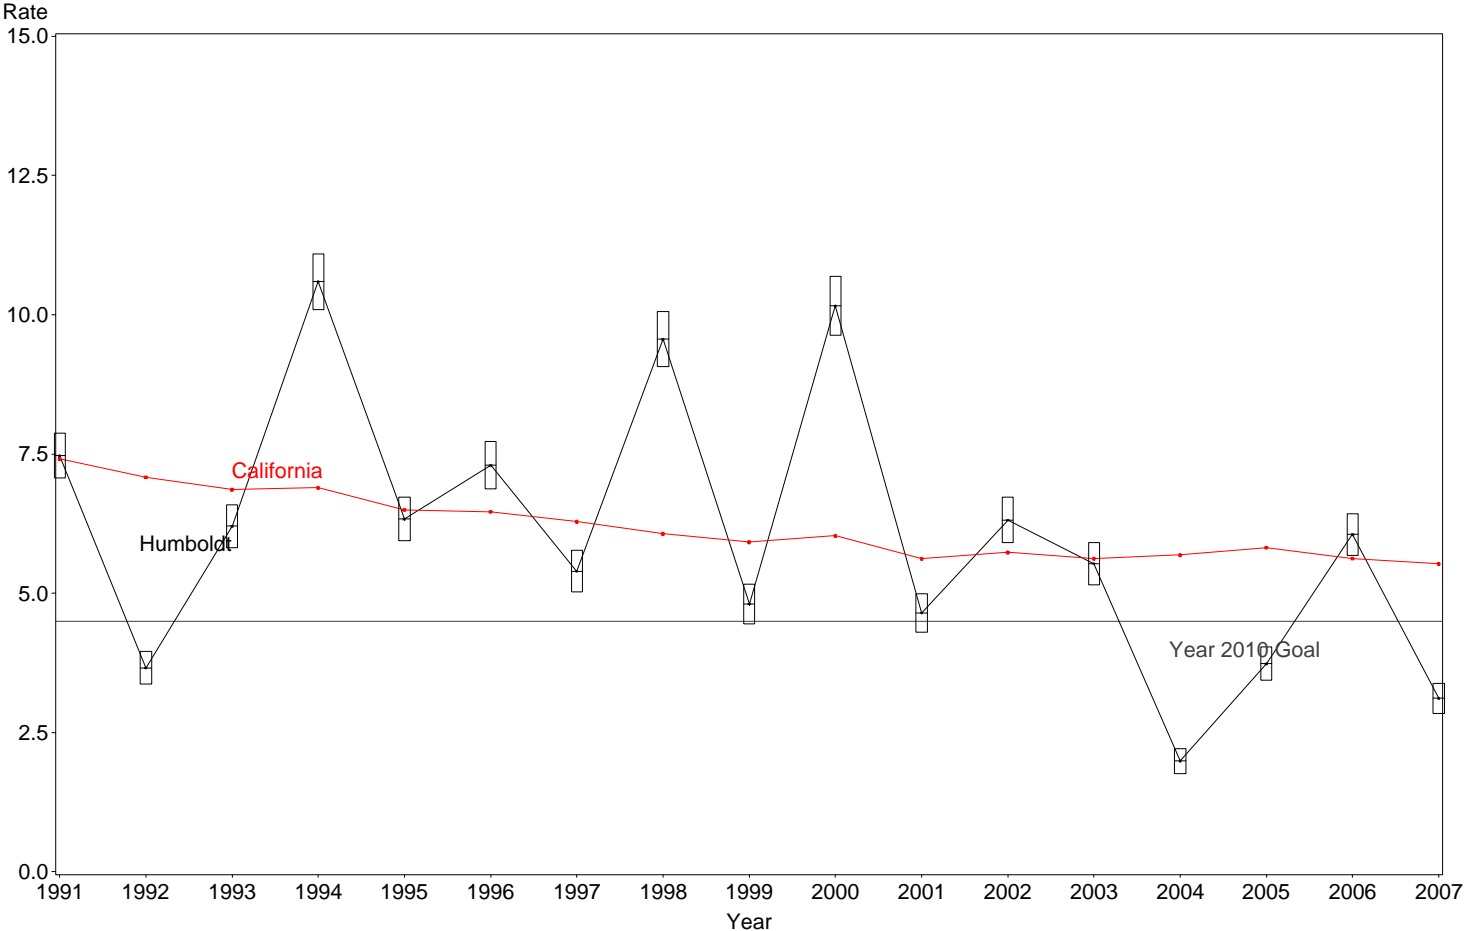

Perinatal Mortality Rate
Humboldt County, 2005-2007

The box around the county point estimates denotes the 95% confidence interval around the estimate.