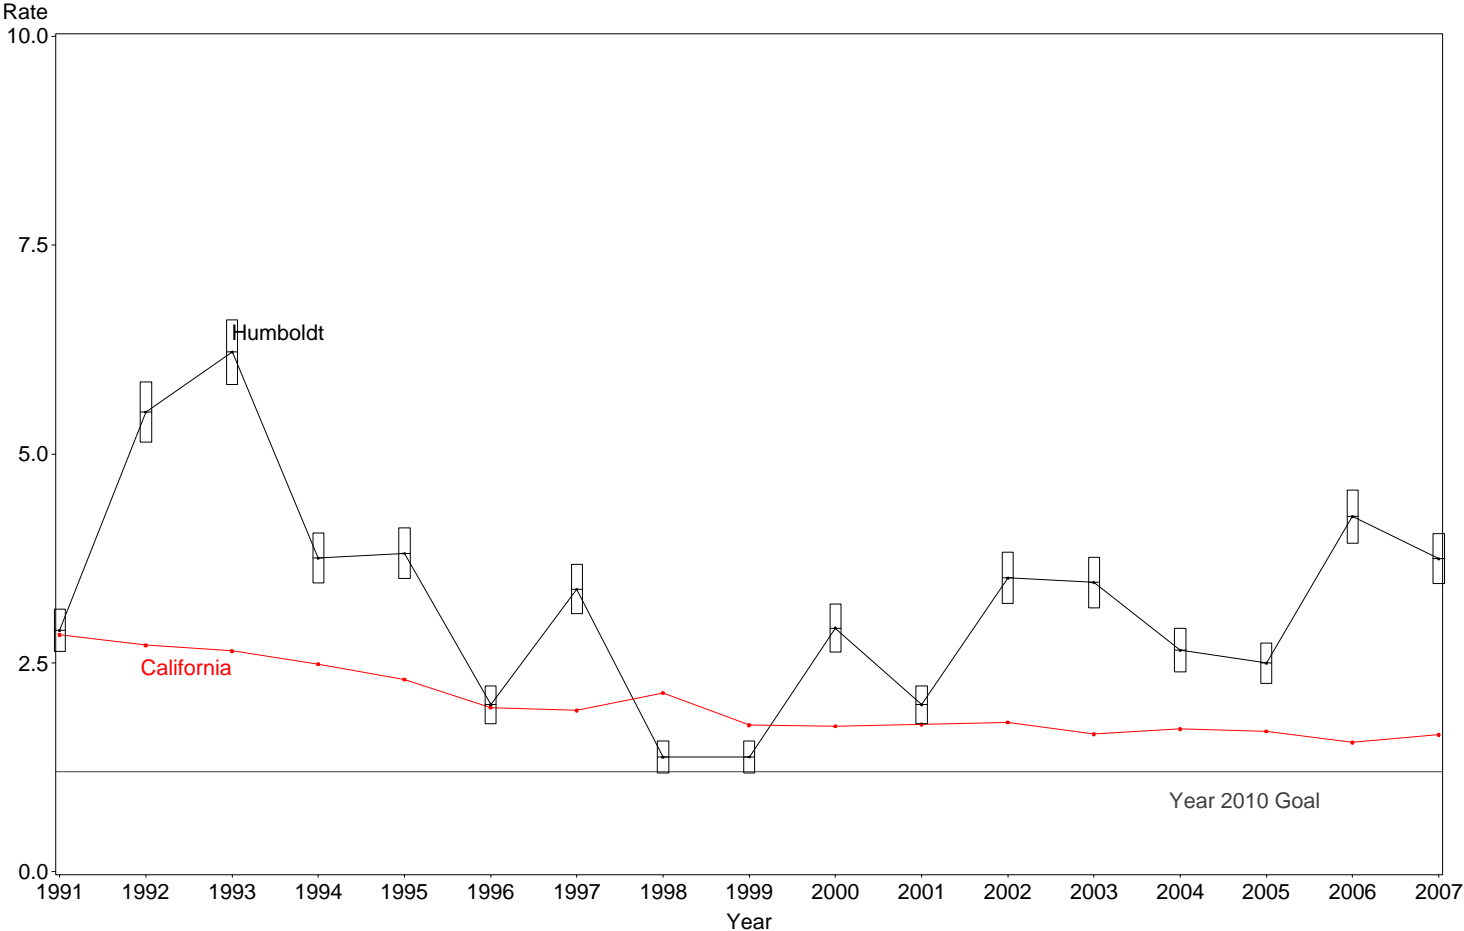

Postneonatal Mortality Rate  
Humboldt County, 2005-2007

The box around the county point estimates denotes the 95% confidence interval around the estimate.