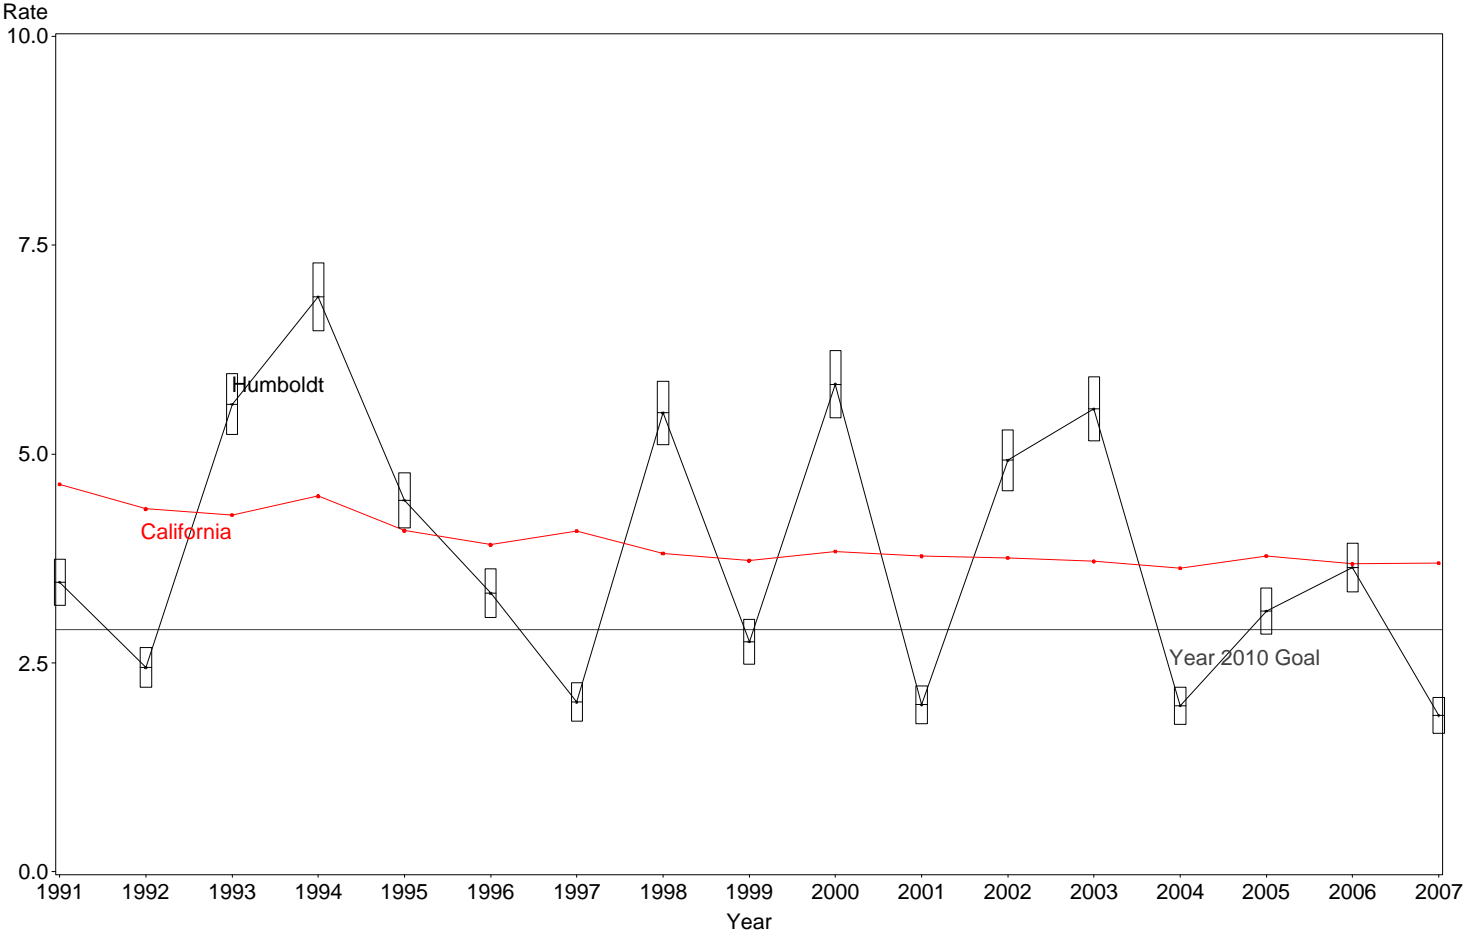

Neonatal Mortality Rate  
Humboldt County, 2005-2007

The box around the county point estimates denotes the 95% confidence interval around the estimate.