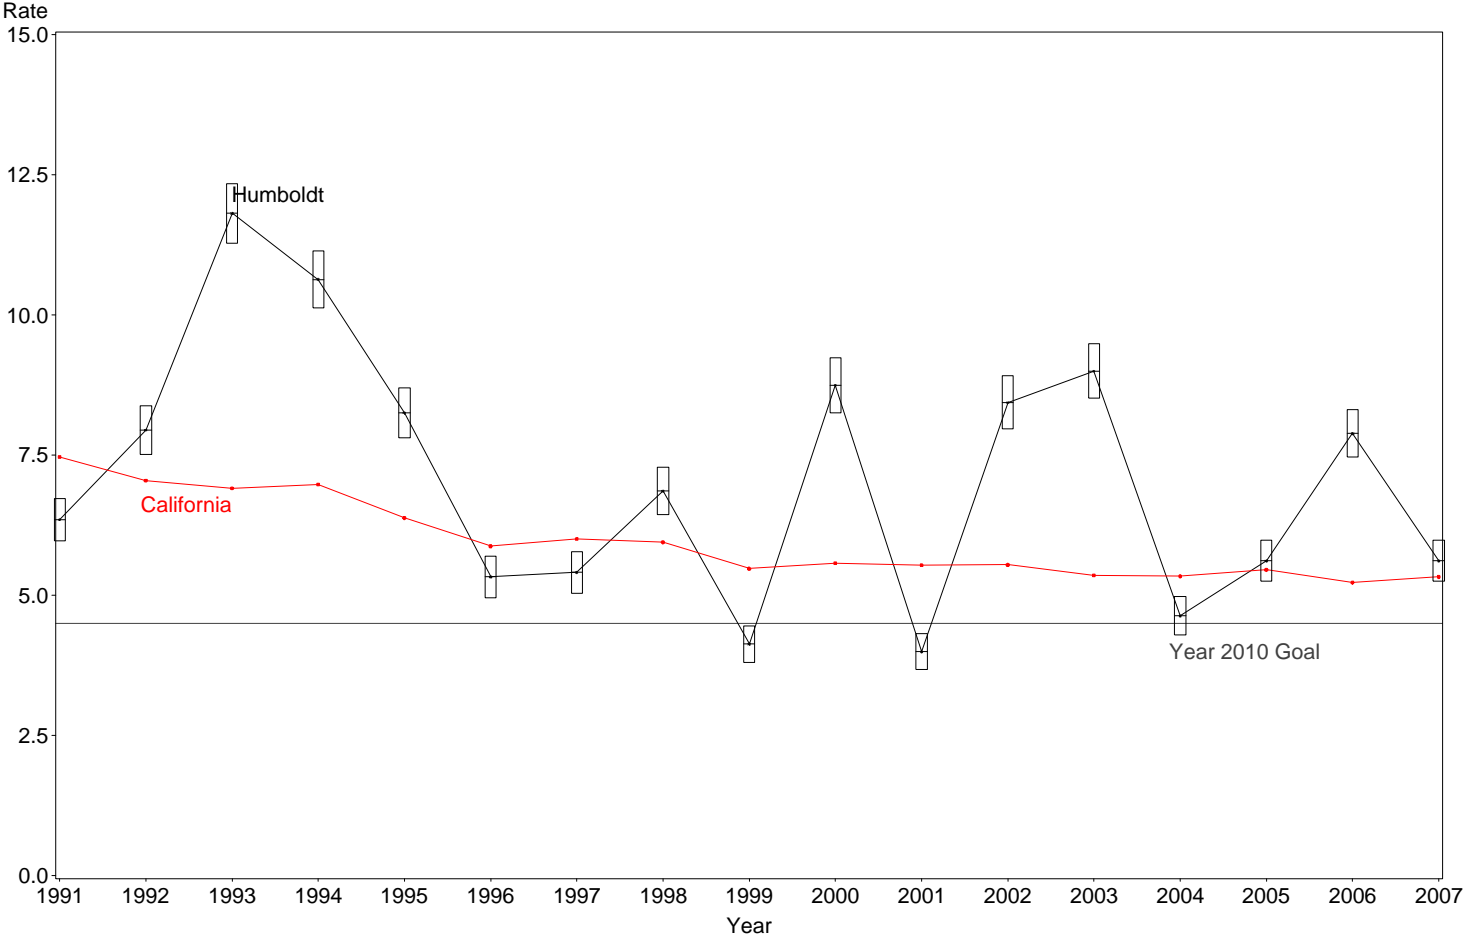

Infant Mortality Rate
Humboldt County, 2005-2007

The box around the county point estimates denotes the 95% confidence interval around the estimate.