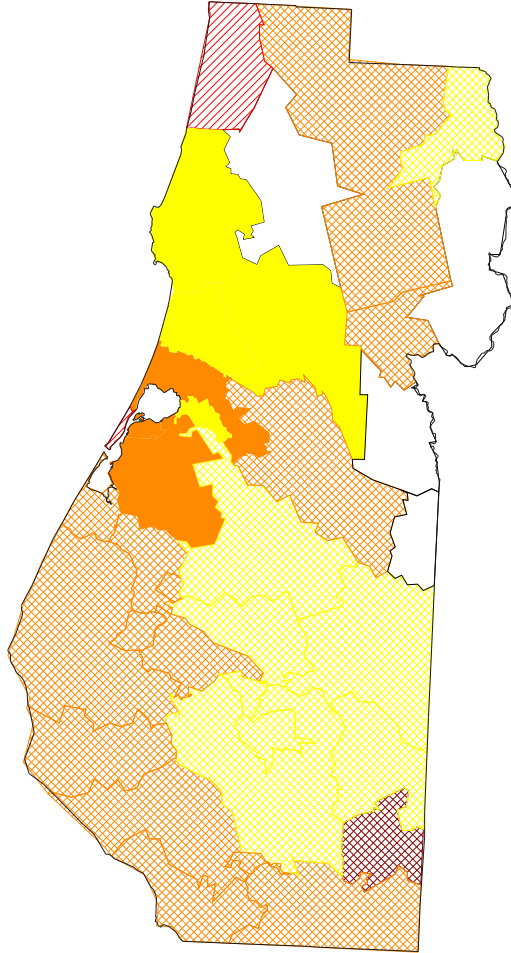

Percent of Births to Mothers with No High School Degree
Humboldt County, 2005-2007

Percent

The star in parenthesis after the legend entry indicates a statistically significant percent compared to the California average (alpha=0.01; two-tailed test).
For white areas in the map, no data are available.