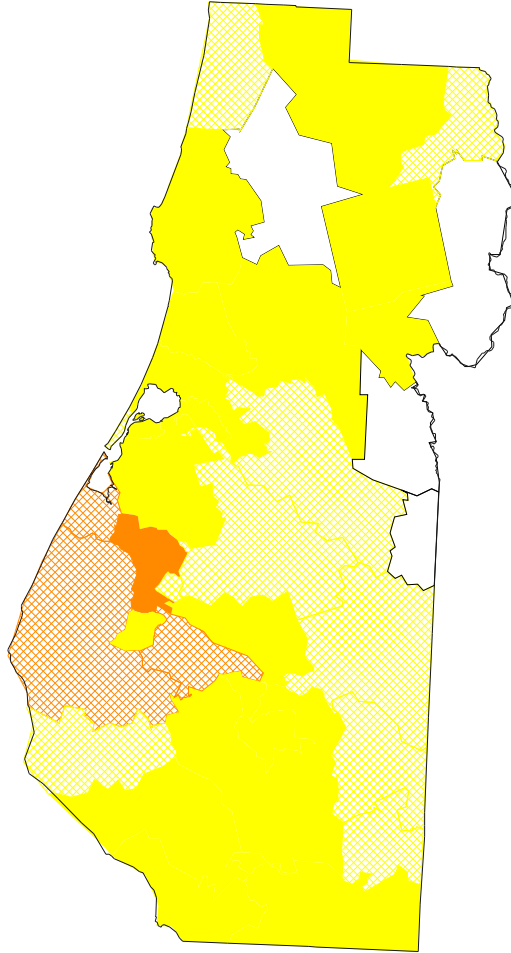

Percent of Live Births to Mexico-Born Mothers
Humboldt County, 2005-2007

Percent

The star in parenthesis after the legend entry indicates a statistically significant percent compared to the California average (alpha=0.01; two-tailed test).
For white areas in the map, no data are available.