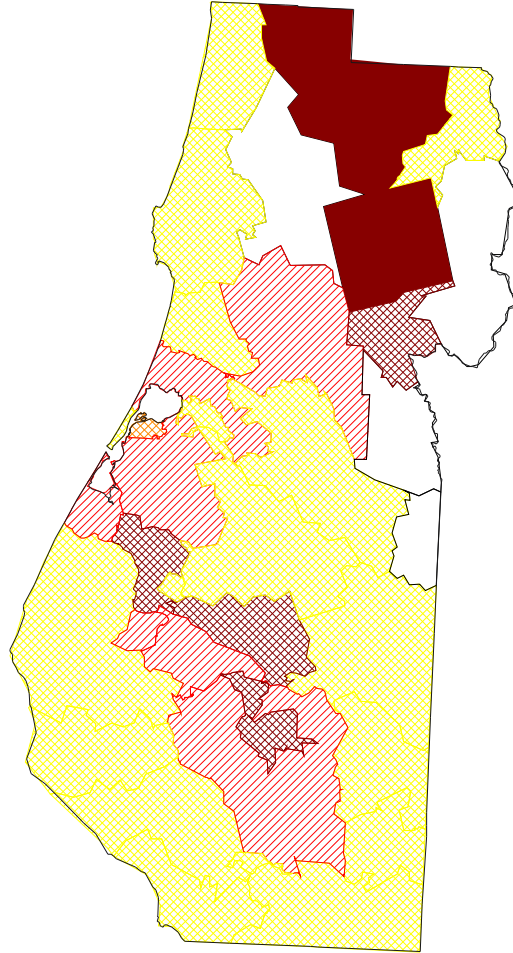

Percent of Births to Mothers with 5 or More Prior Births
Humboldt County, 2005-2007

Percent

The star in parenthesis after the legend entry indicates a statistically significant percent compared to the California average (alpha=0.01; two-tailed test).
For white areas in the map, no data are available.