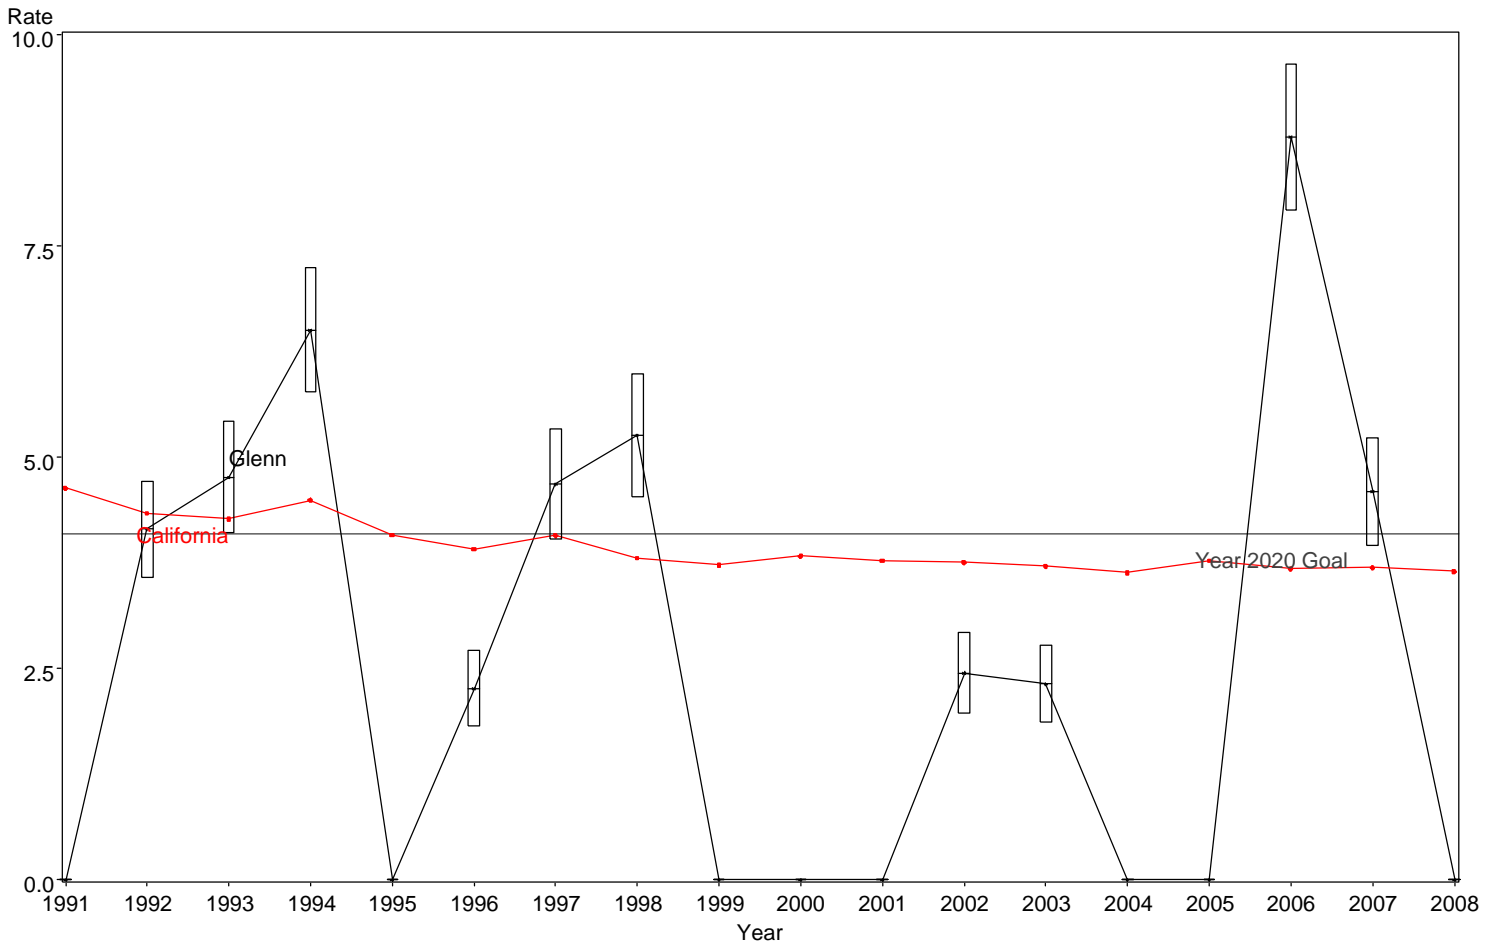

Neonatal Mortality Rate
Glenn County, 1991-2008

The box around the county point estimates denotes the 95% confidence interval around the estimate.