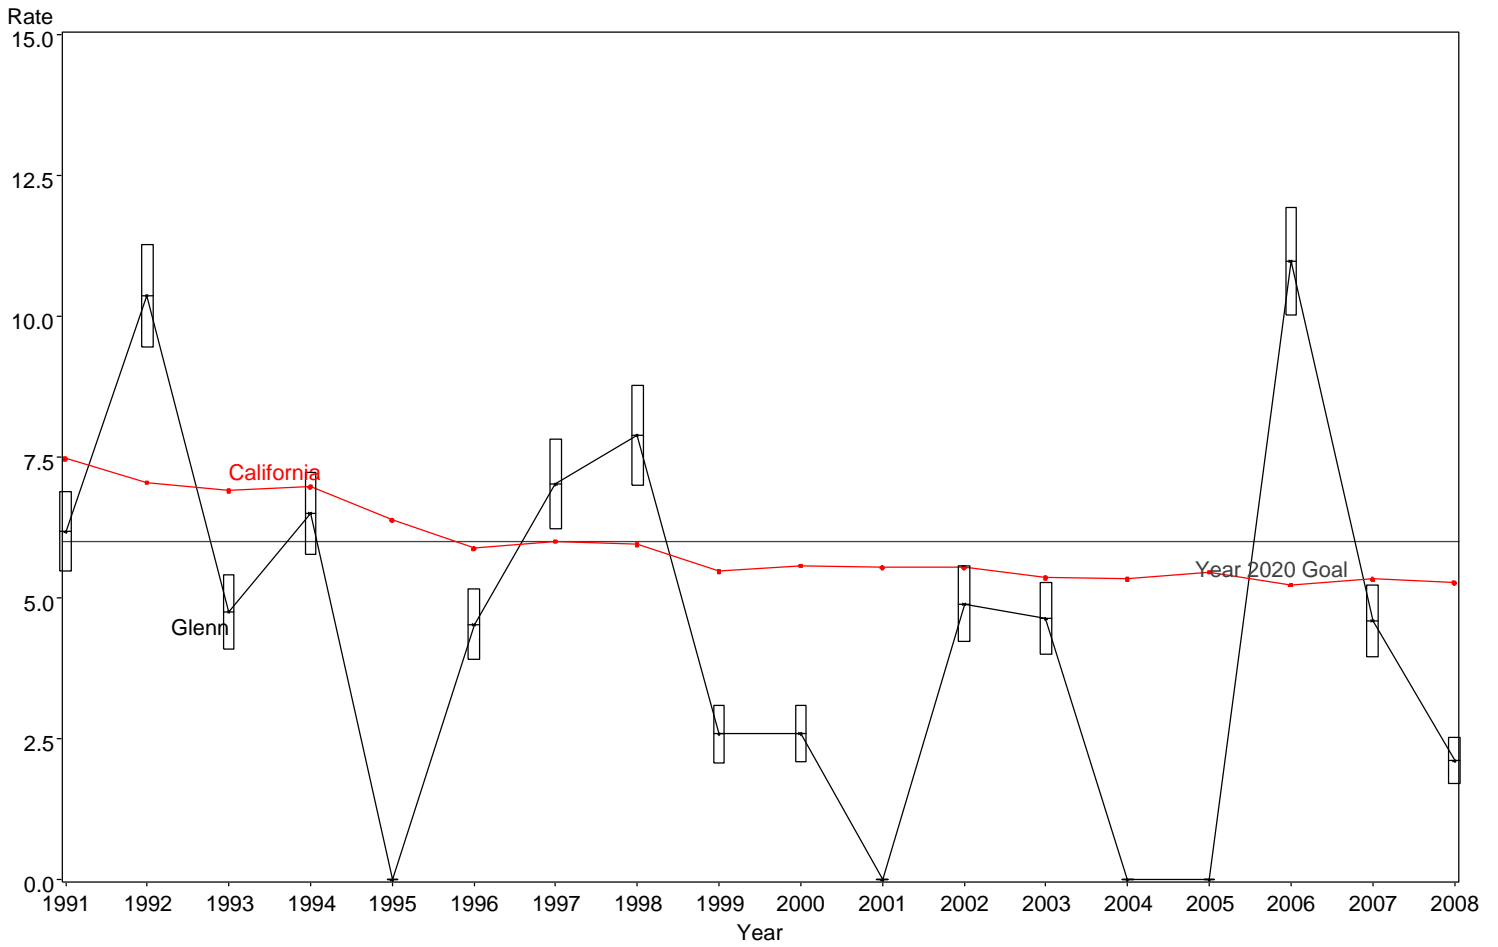

Infant Mortality Rate  
Glenn County, 1991-2008

The box around the county point estimates denotes the 95% confidence interval around the estimate.