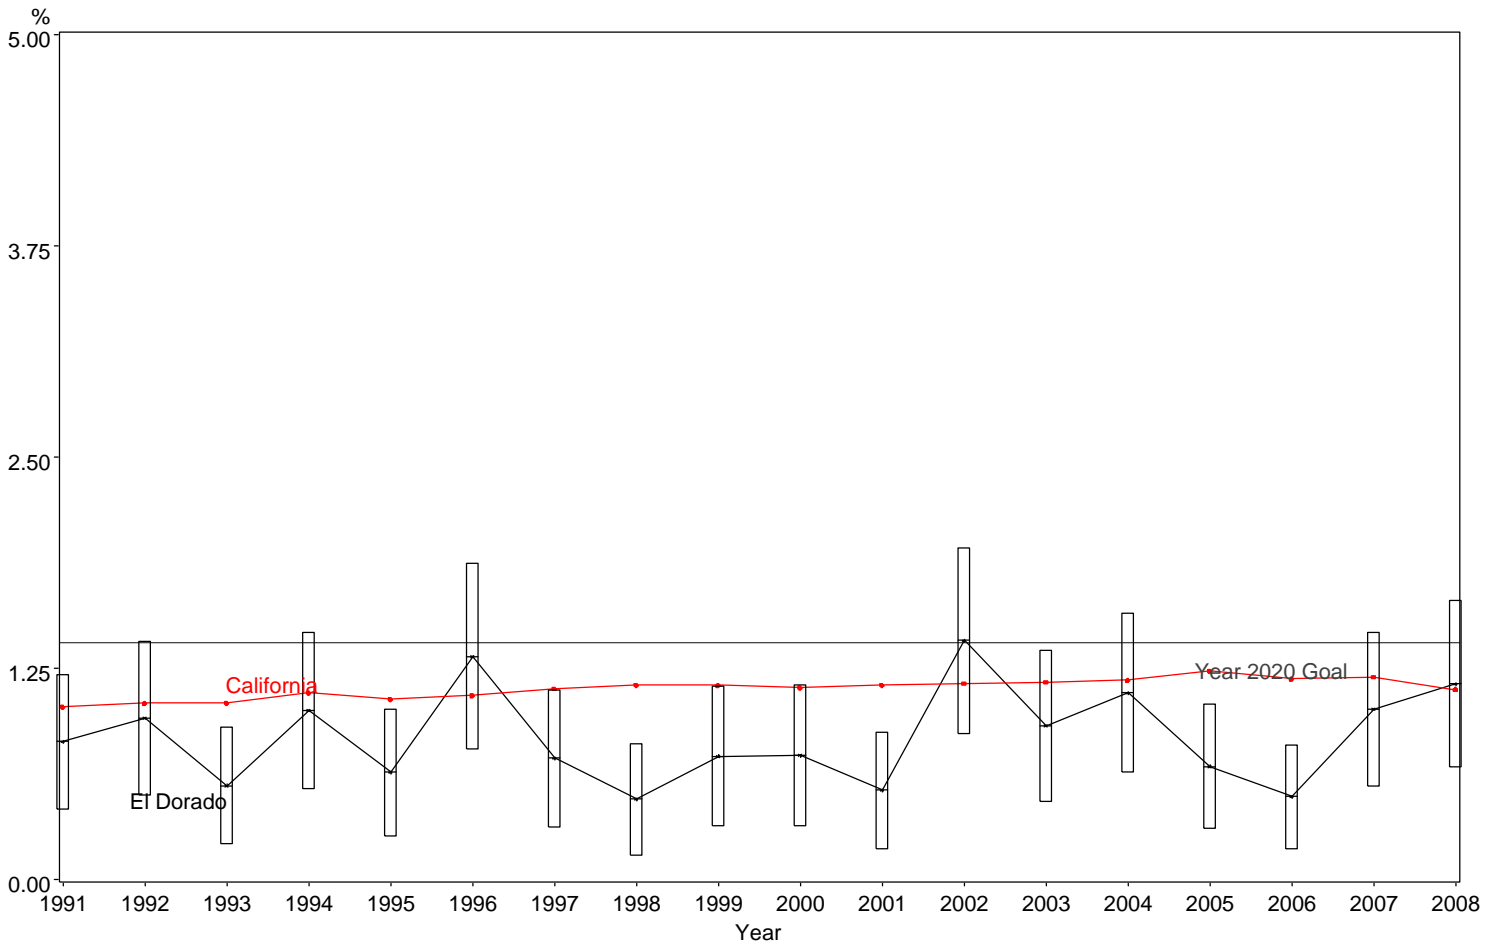

Percent of Very Low Birth Weight Infants
El Dorado County, 1991-2008

The box around the county point estimates denotes the 95% confidence interval around the estimate.