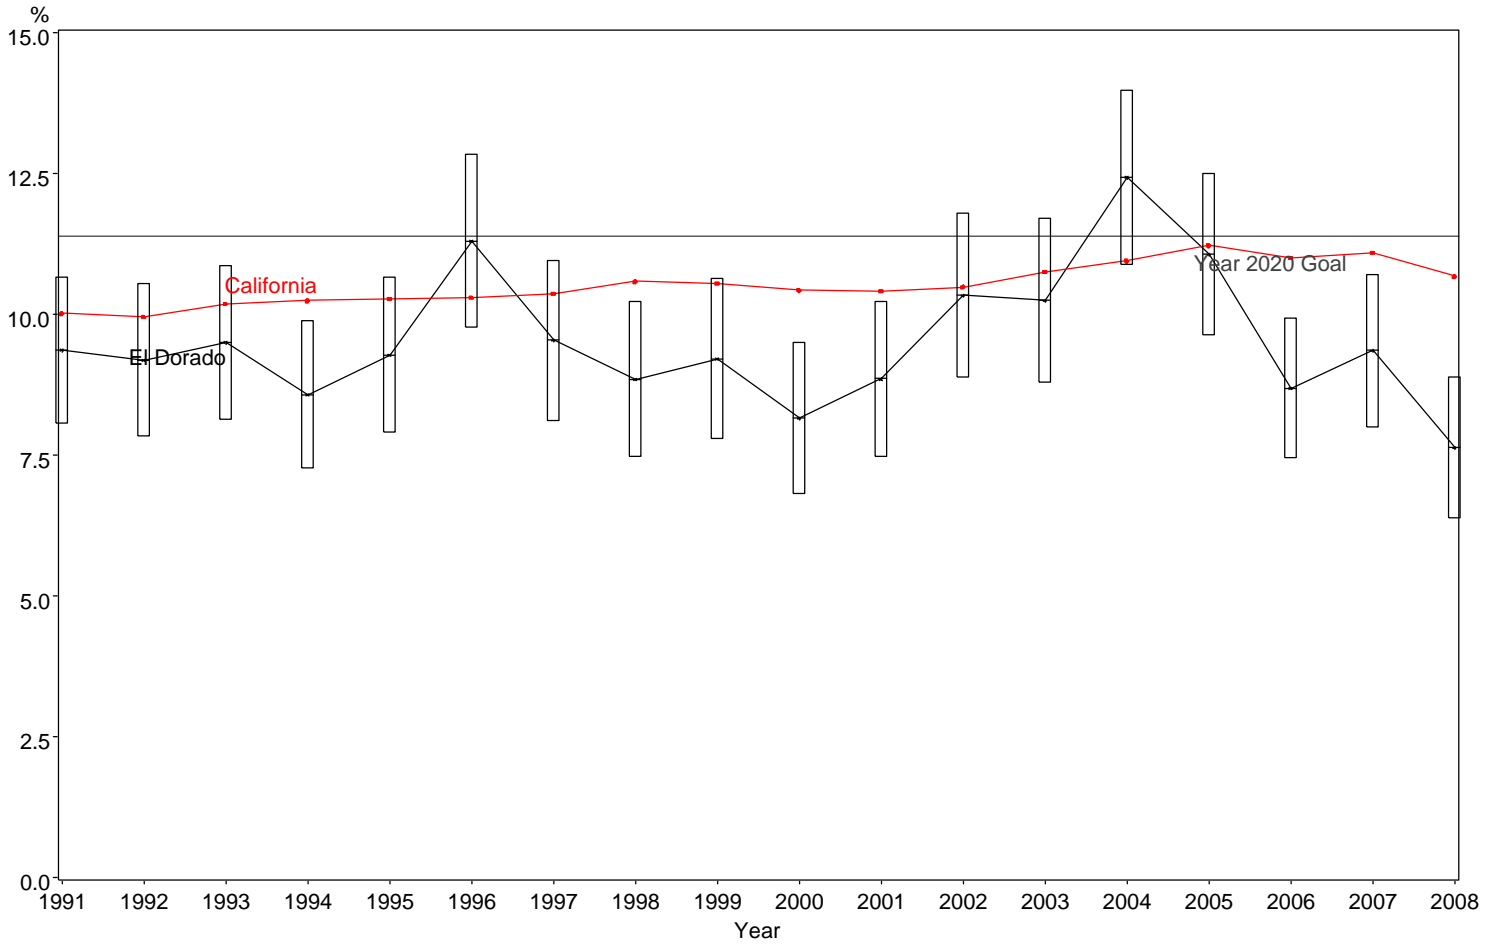

Percent of Preterm Infants  
El Dorado County, 1991-2008

The box around the county point estimates denotes the 95% confidence interval around the estimate.