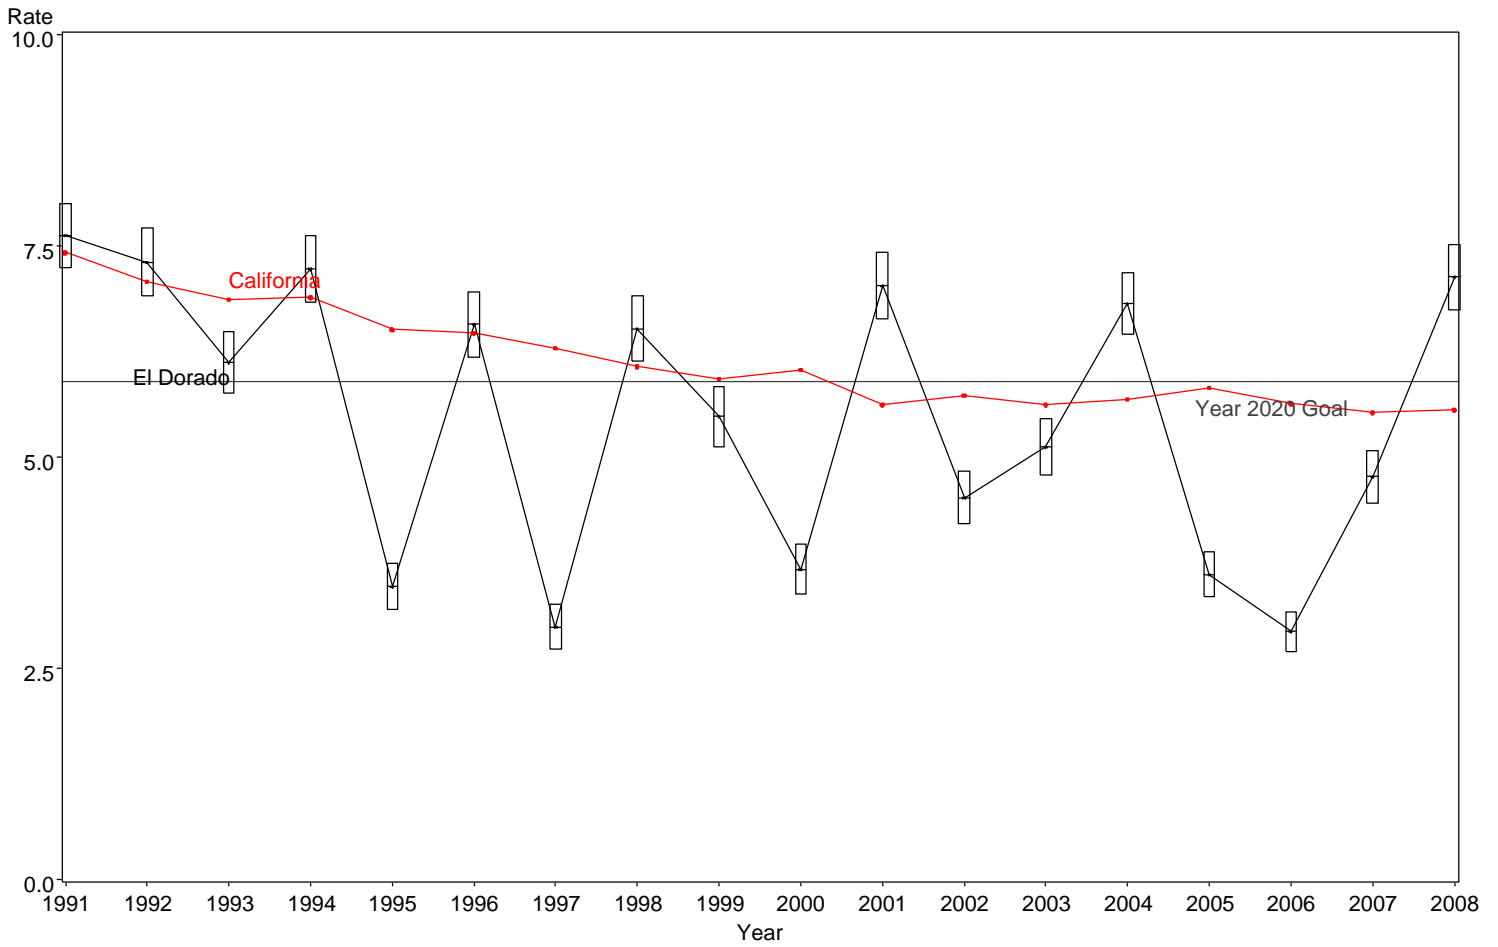

Perinatal Mortality Rate
El Dorado County, 1991-2008

The box around the county point estimates denotes the 95% confidence interval around the estimate.