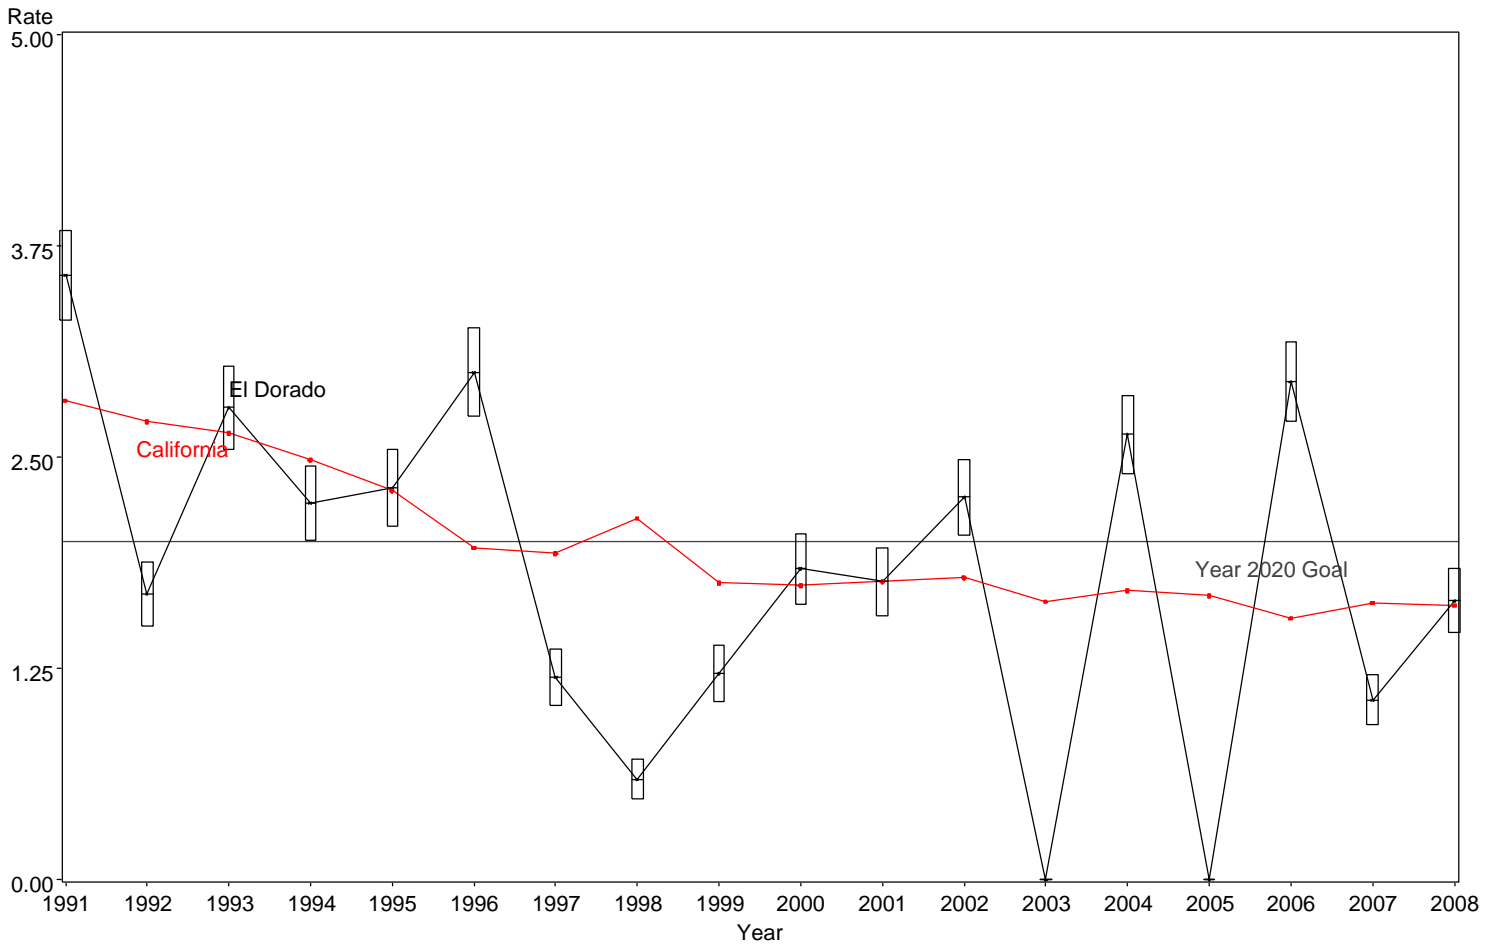

Postneonatal Mortality Rate  
El Dorado County, 1991-2008

The box around the county point estimates denotes the 95% confidence interval around the estimate.