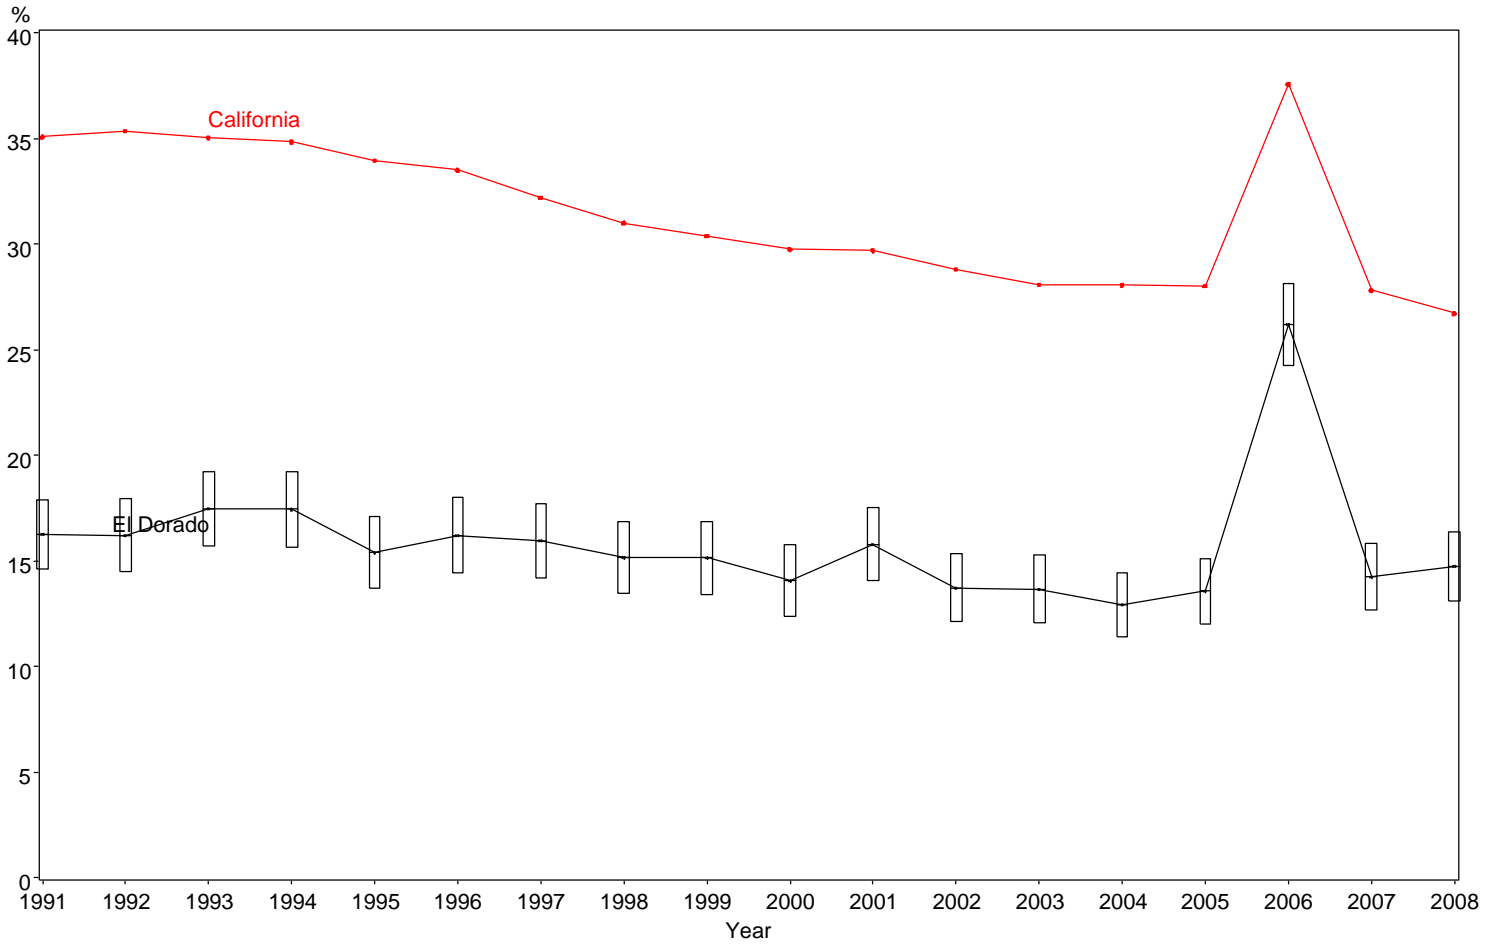

Percent of Births to Mothers with No High School Degree
 El Dorado County, 1991-2008

The box around the county point estimates denotes the 95% confidence interval around the estimate.

Starting in 2006, the actual HS degree information became available. Prior to 2006, a HS degree was estimated as ≥ 12 years of education