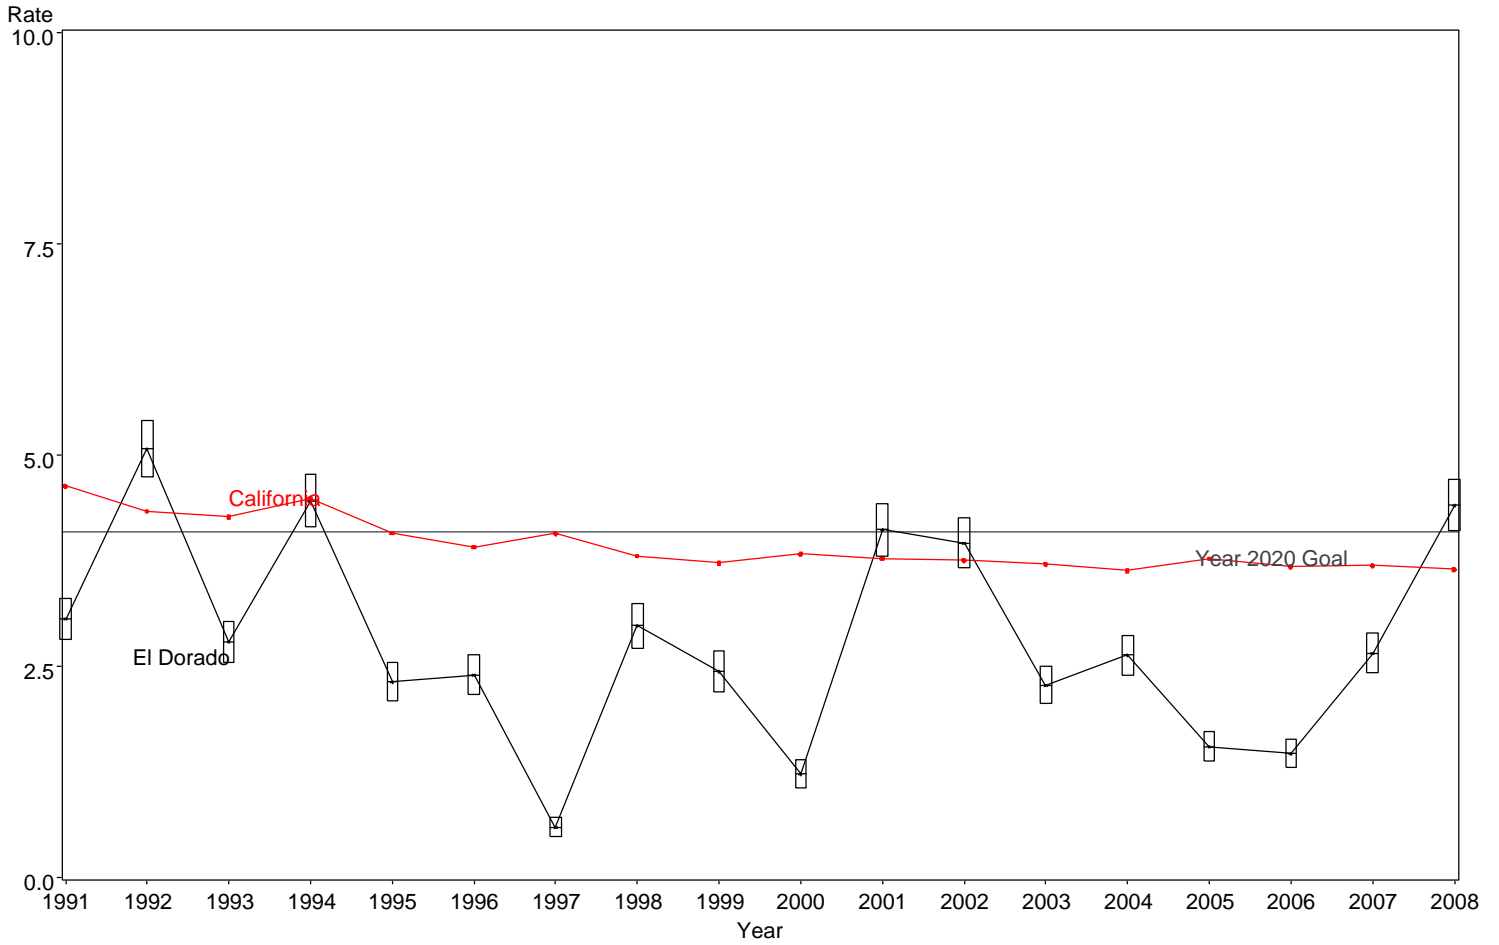

Neonatal Mortality Rate  
El Dorado County, 1991-2008

The box around the county point estimates denotes the 95% confidence interval around the estimate.