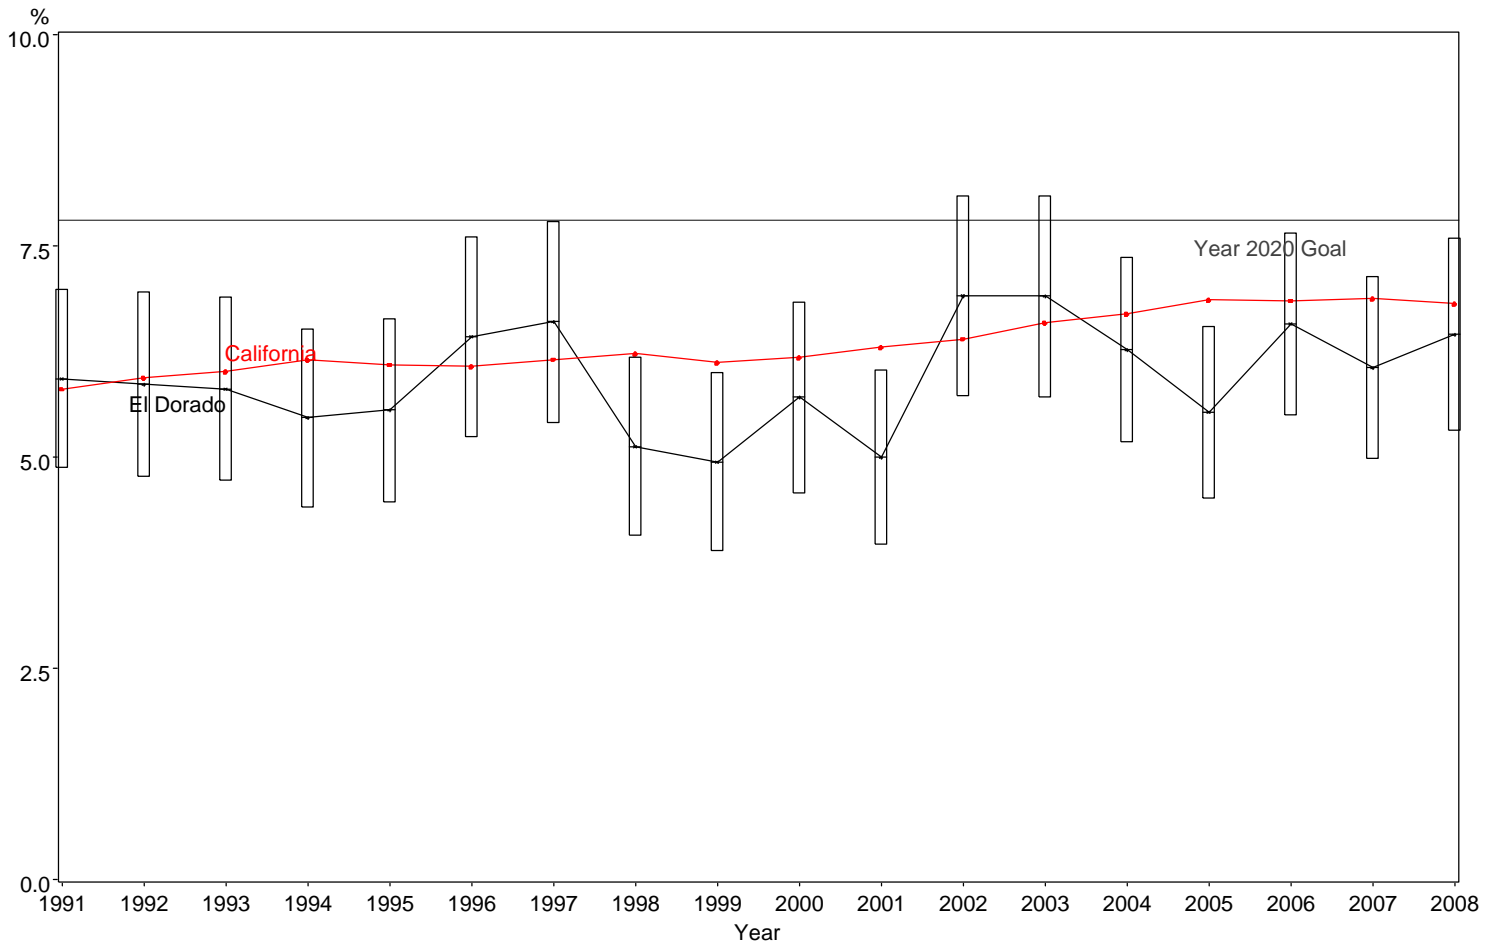

Percent of Low Birth Weight Infants  
El Dorado County, 1991-2008

The box around the county point estimates denotes the 95% confidence interval around the estimate.