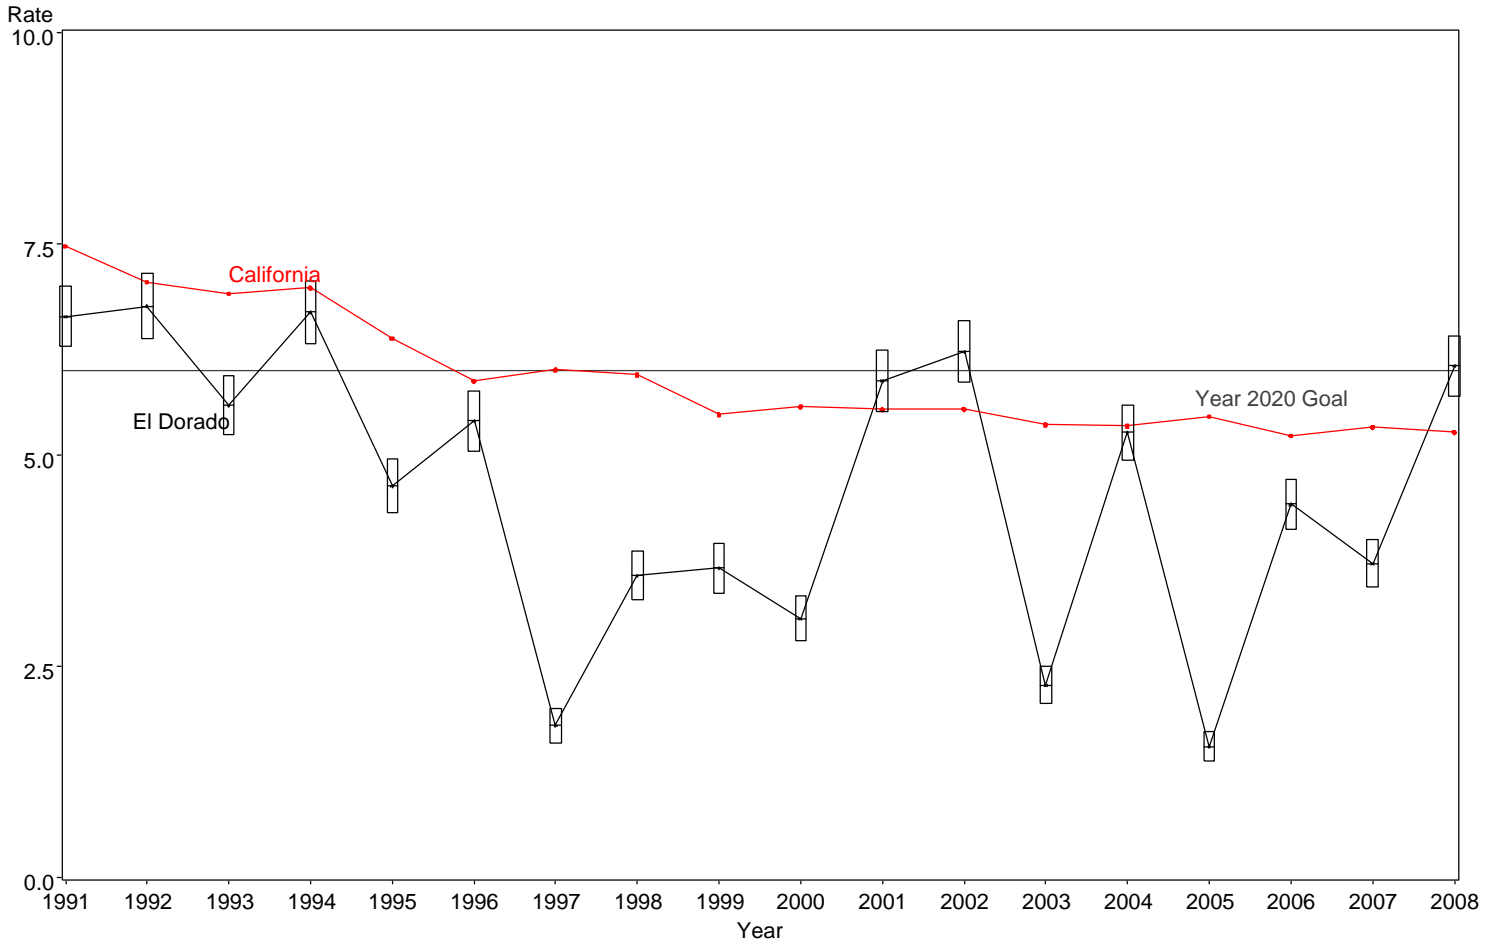

Infant Mortality Rate
El Dorado County, 1991-2008

The box around the county point estimates denotes the 95% confidence interval around the estimate.