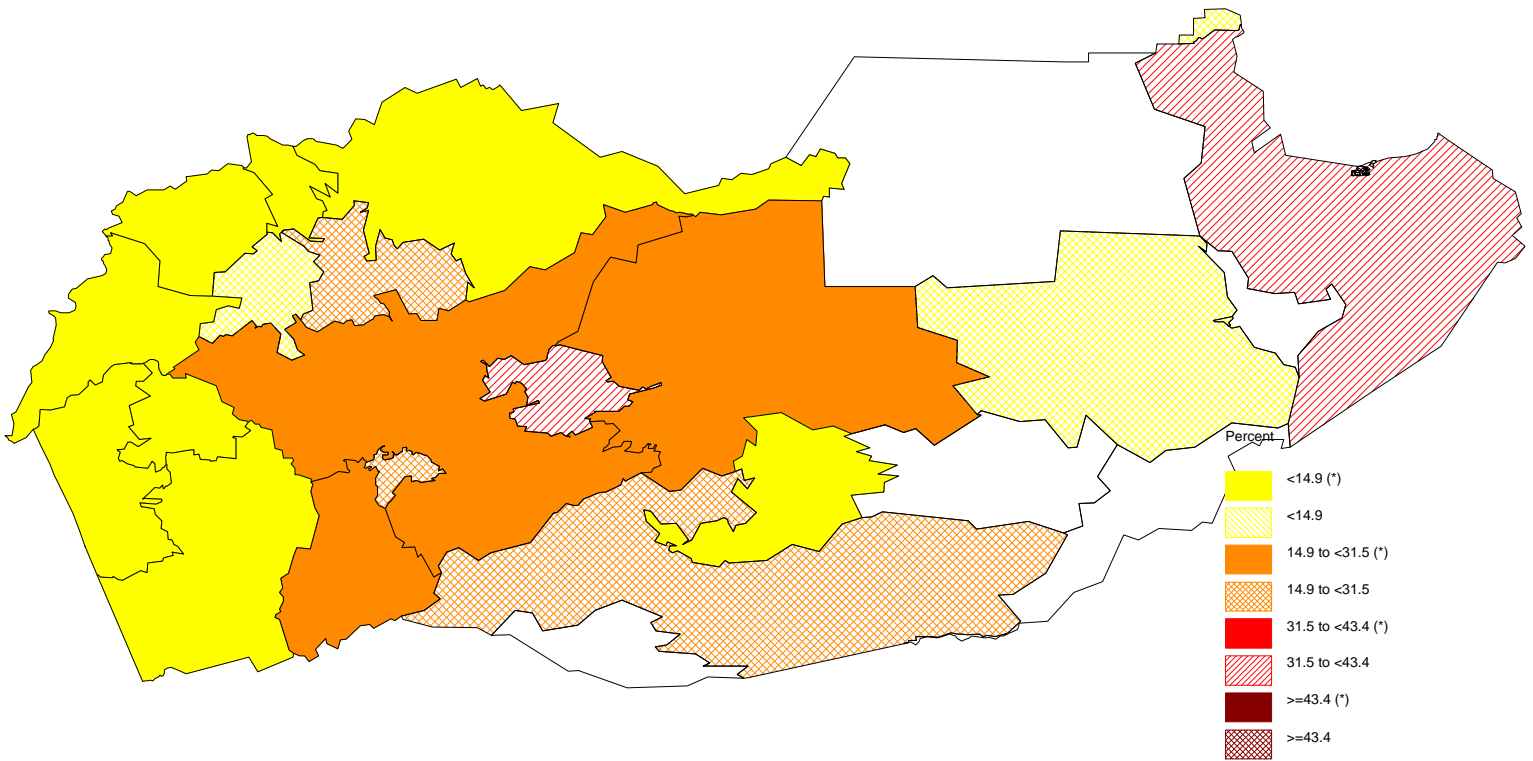

Percent of Births to Mothers with No High School Degree  
 El Dorado County, 2006-2008

The star in parenthesis after the legend entry indicates a statistically significant percent compared to the California average (alpha=0.01; two-tailed test).  
 For white areas in the map, no data are available.