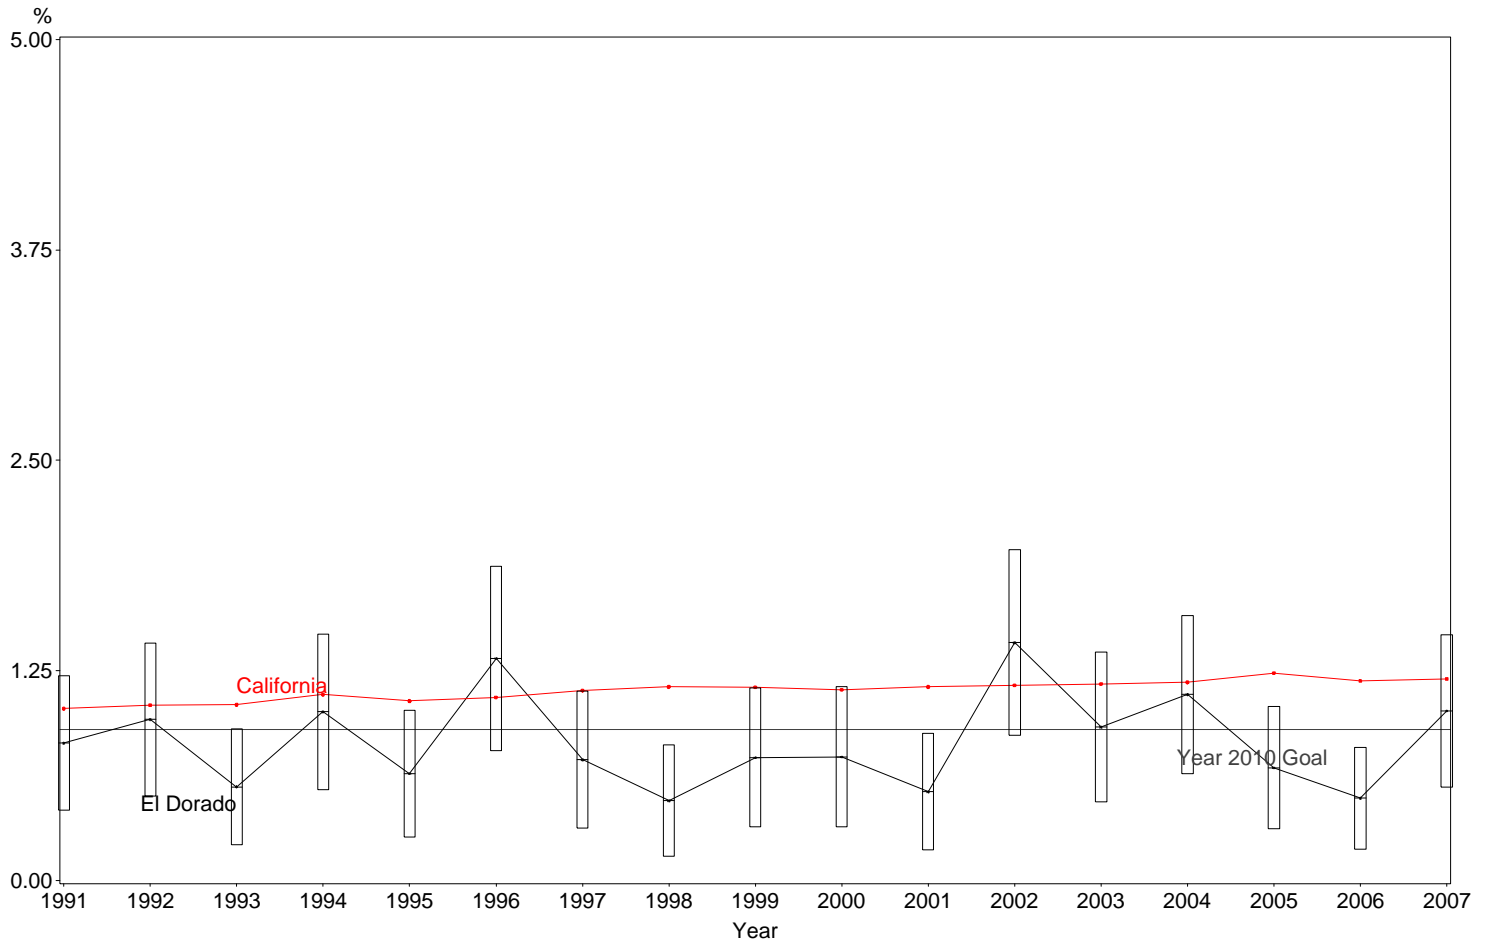

Percent of Very Low Birth Weight Infants  
El Dorado County, 2005-2007

The box around the county point estimates denotes the 95% confidence interval around the estimate.