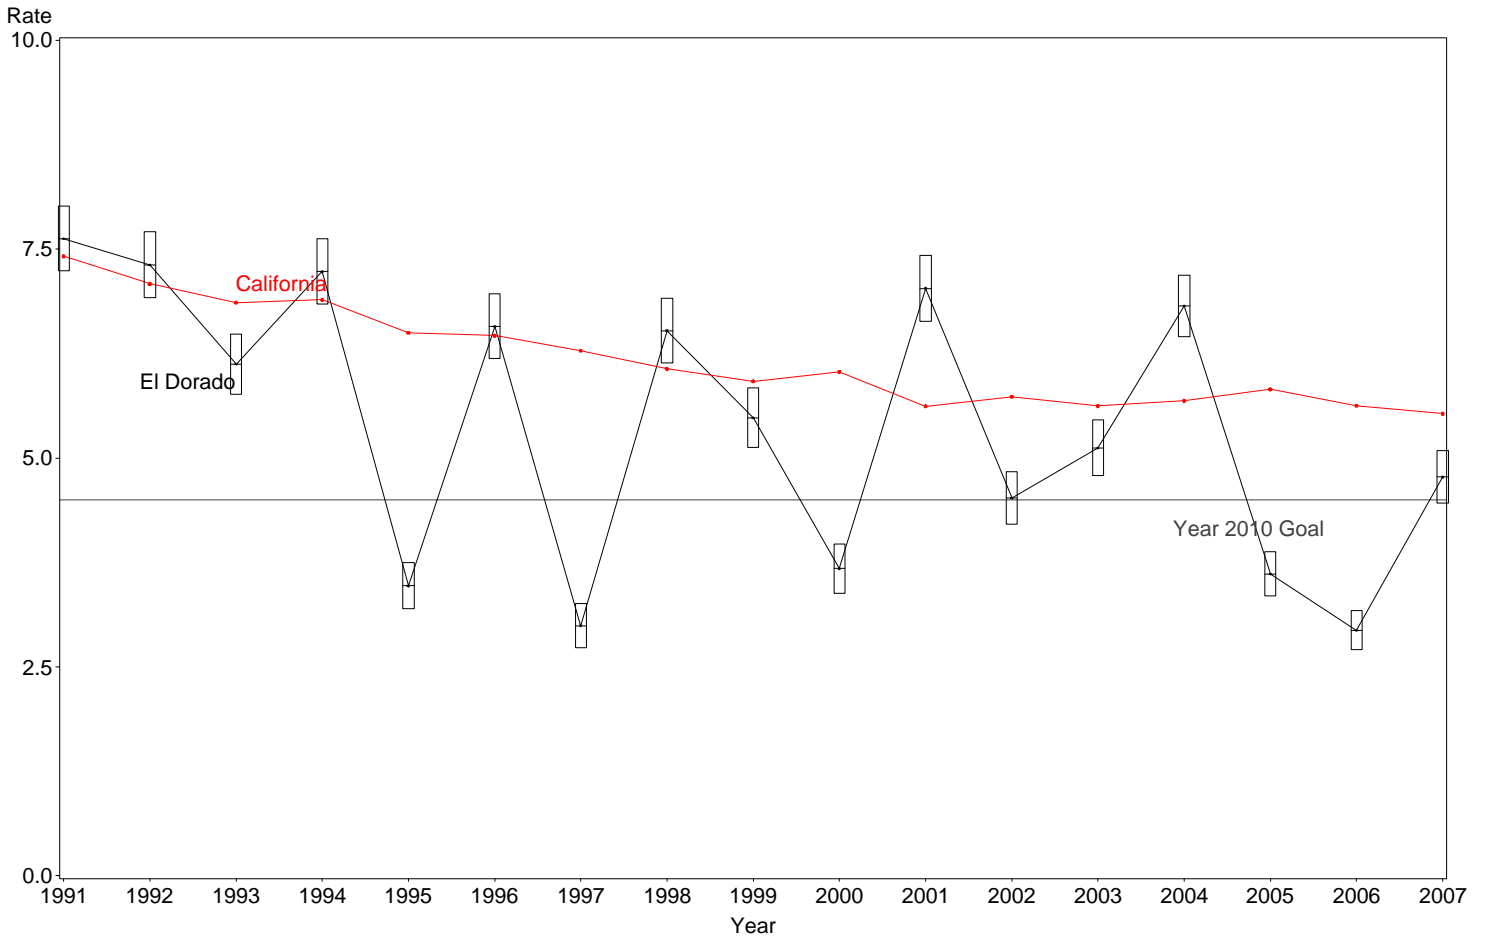

Perinatal Mortality Rate
El Dorado County, 2005-2007

The box around the county point estimates denotes the 95% confidence interval around the estimate.