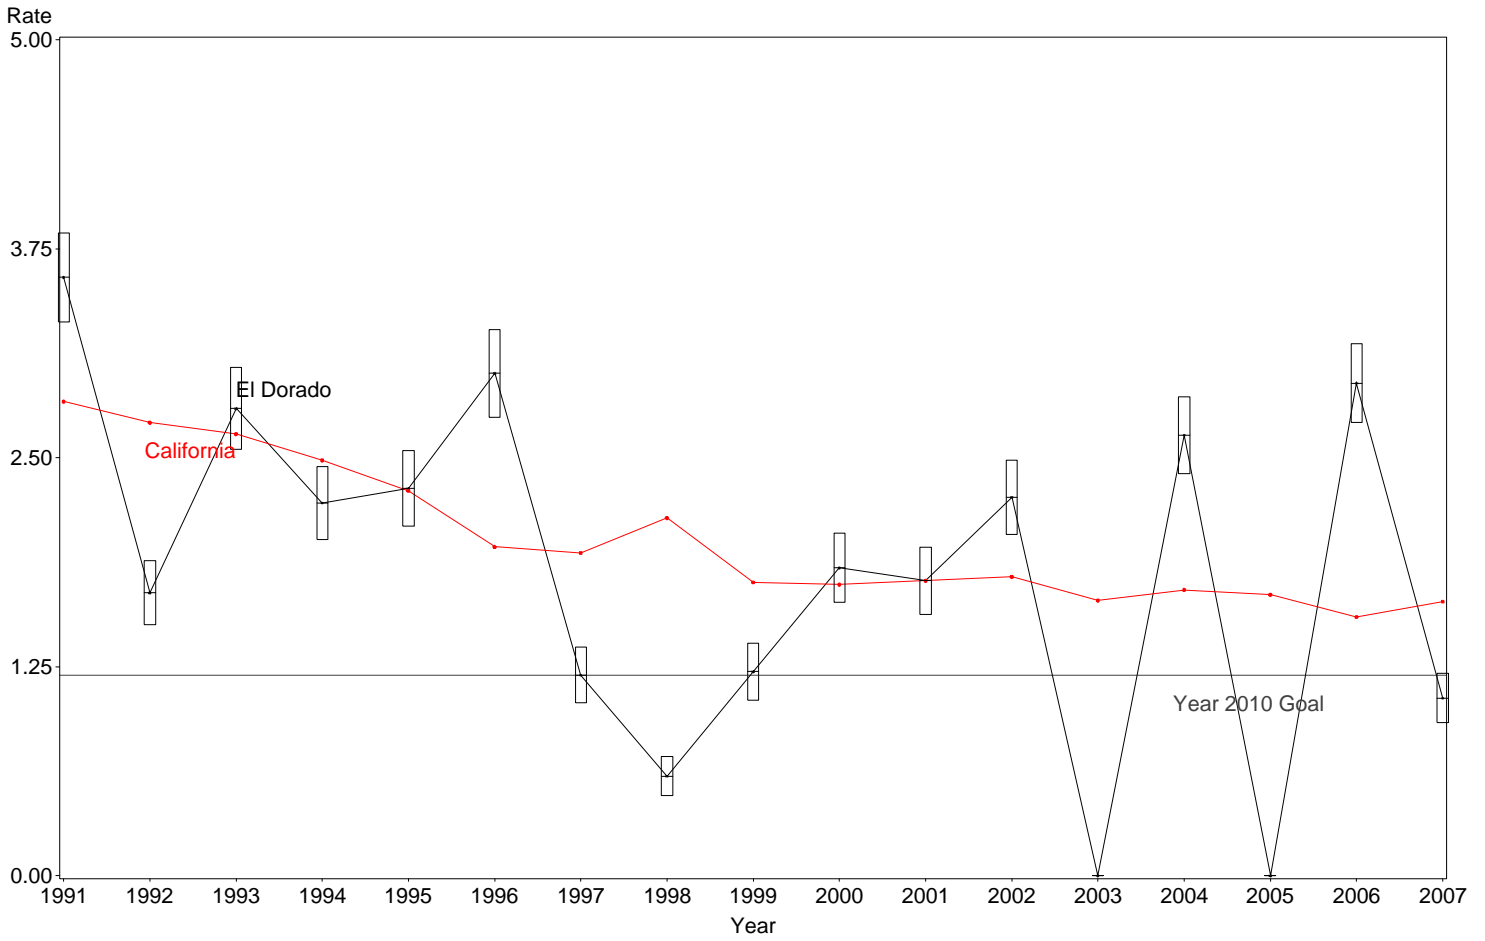

Postneonatal Mortality Rate
 El Dorado County, 2005-2007

The box around the county point estimates denotes the 95% confidence interval around the estimate.