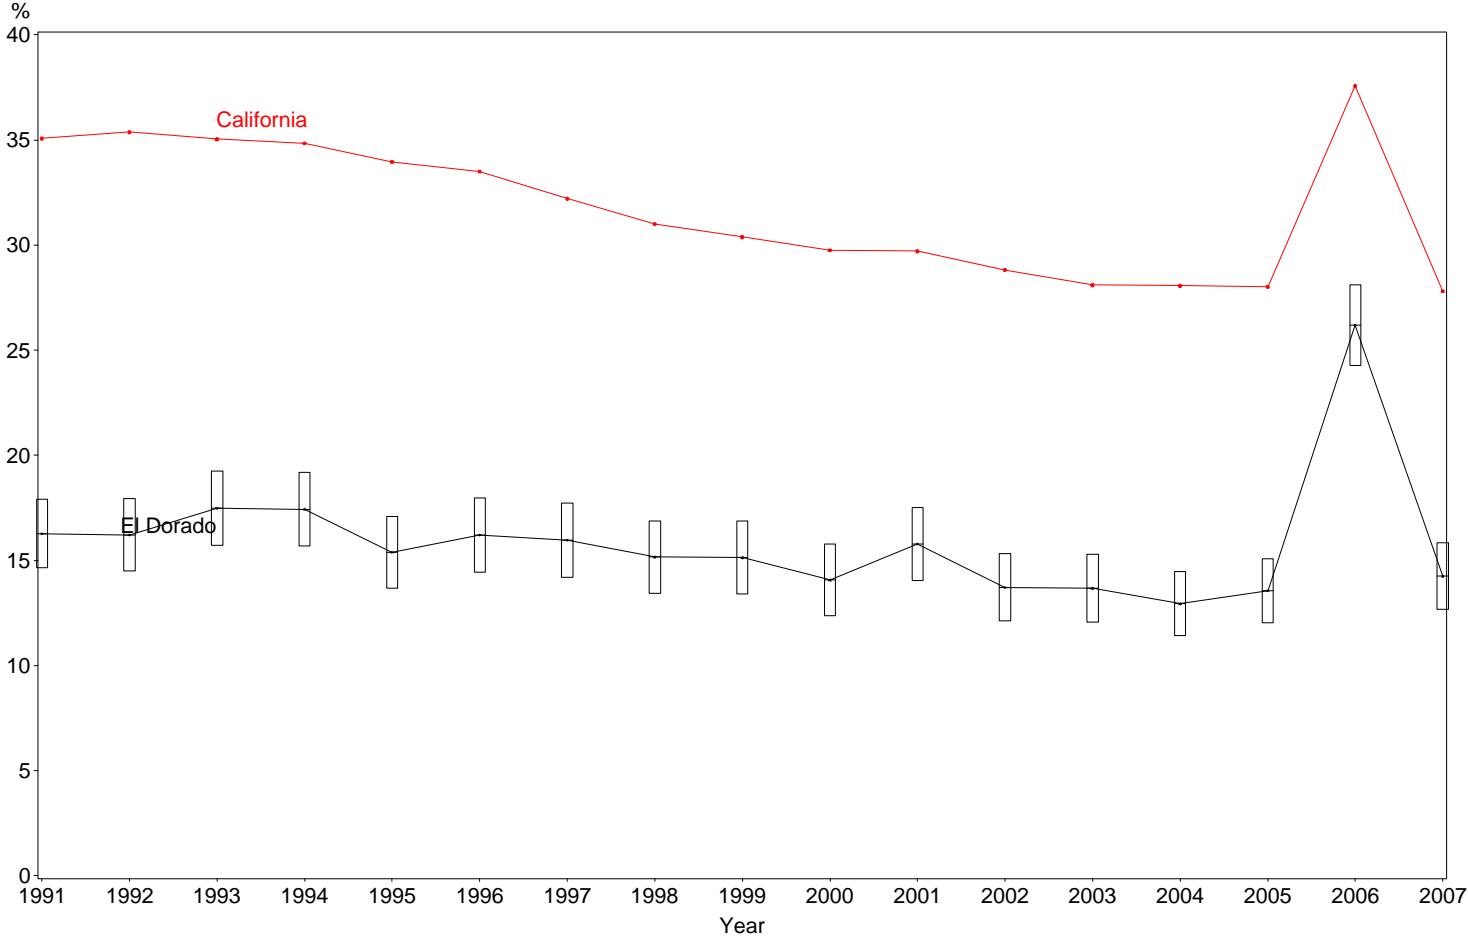

Percent of Births to Mothers with No High School Degree
 El Dorado County, 2005-2007

The box around the county point estimates denotes the 95% confidence interval around the estimate.
 Starting in 2006, the actual HS degree information became available. Prior to 2006, a HS degree was estimated as ≥ 12 years of education