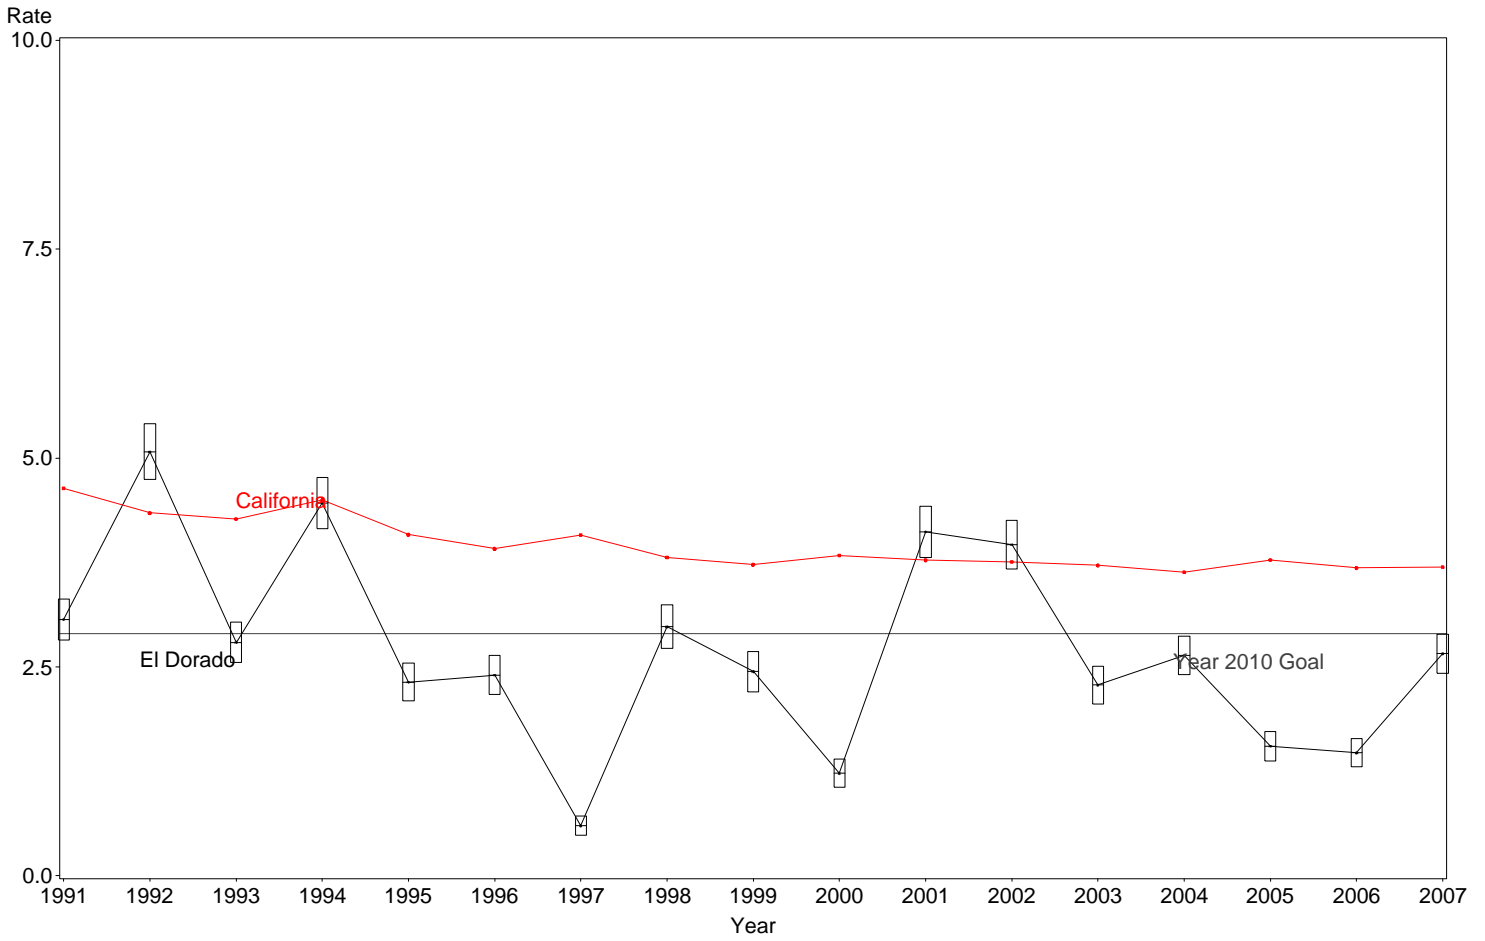

Neonatal Mortality Rate
El Dorado County, 2005-2007

The box around the county point estimates denotes the 95% confidence interval around the estimate.