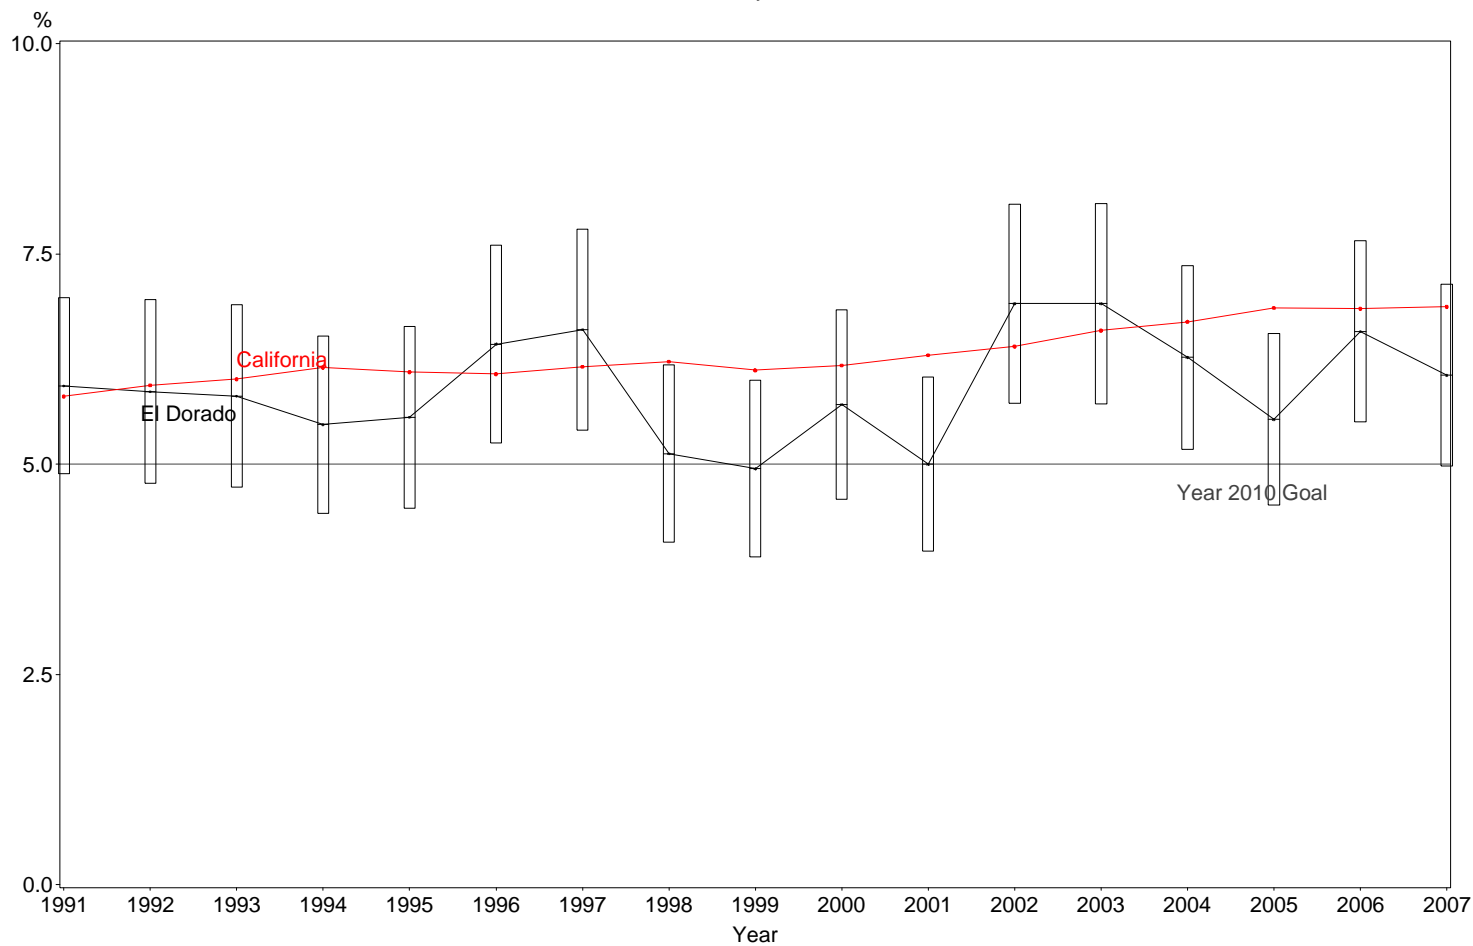

Percent of Low Birth Weight Infants
 El Dorado County, 2005-2007

The box around the county point estimates denotes the 95% confidence interval around the estimate.