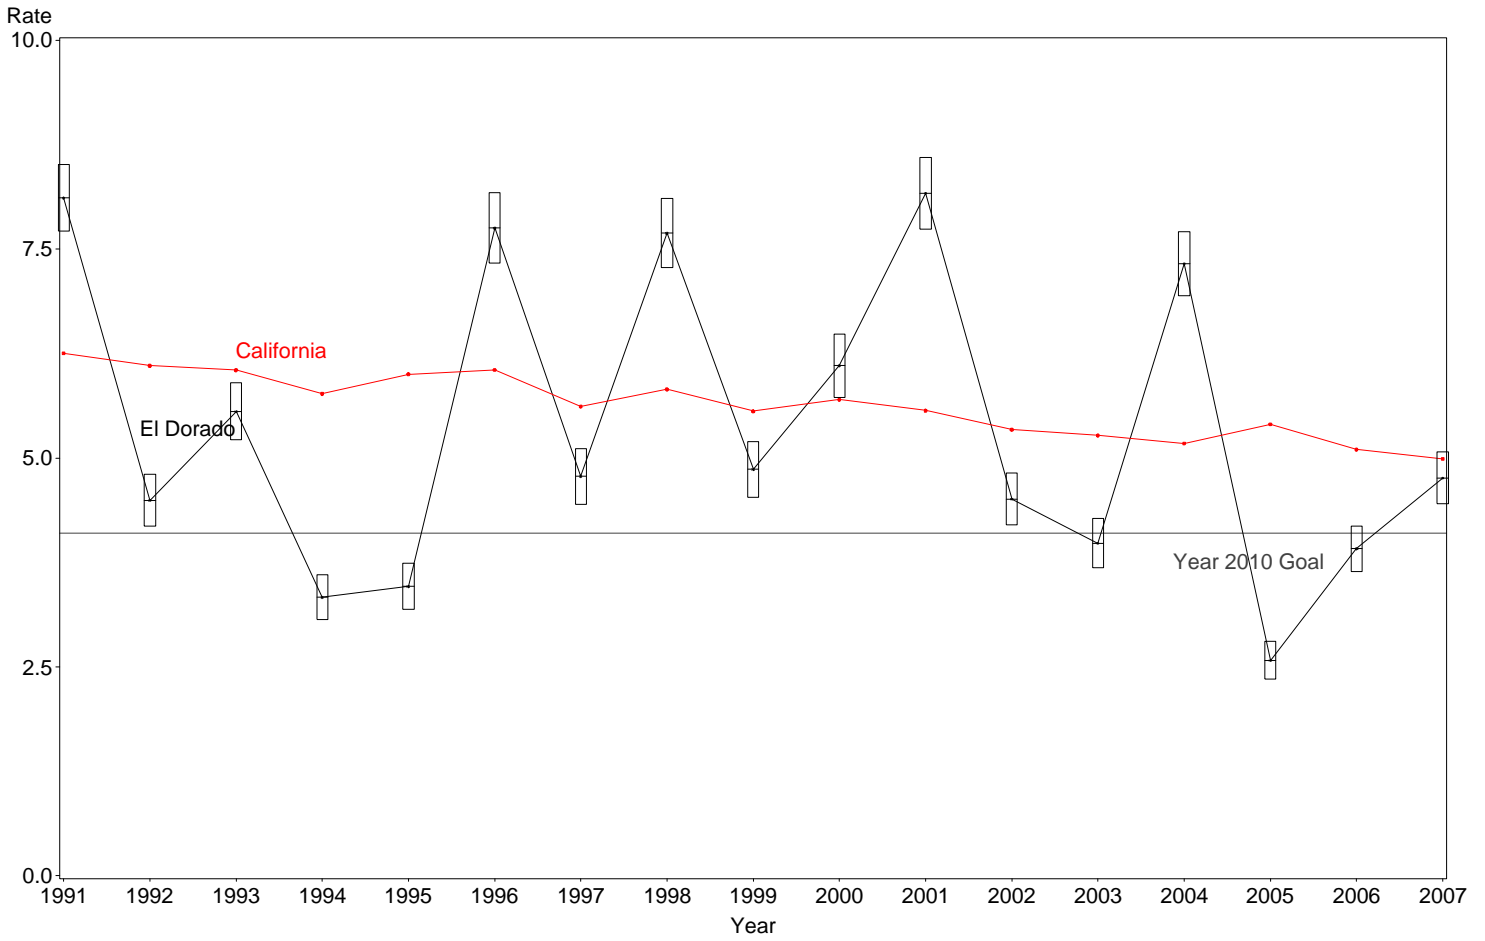

Fetal Mortality Rate
El Dorado County, 2005-2007

The box around the county point estimates denotes the 95% confidence interval around the estimate.