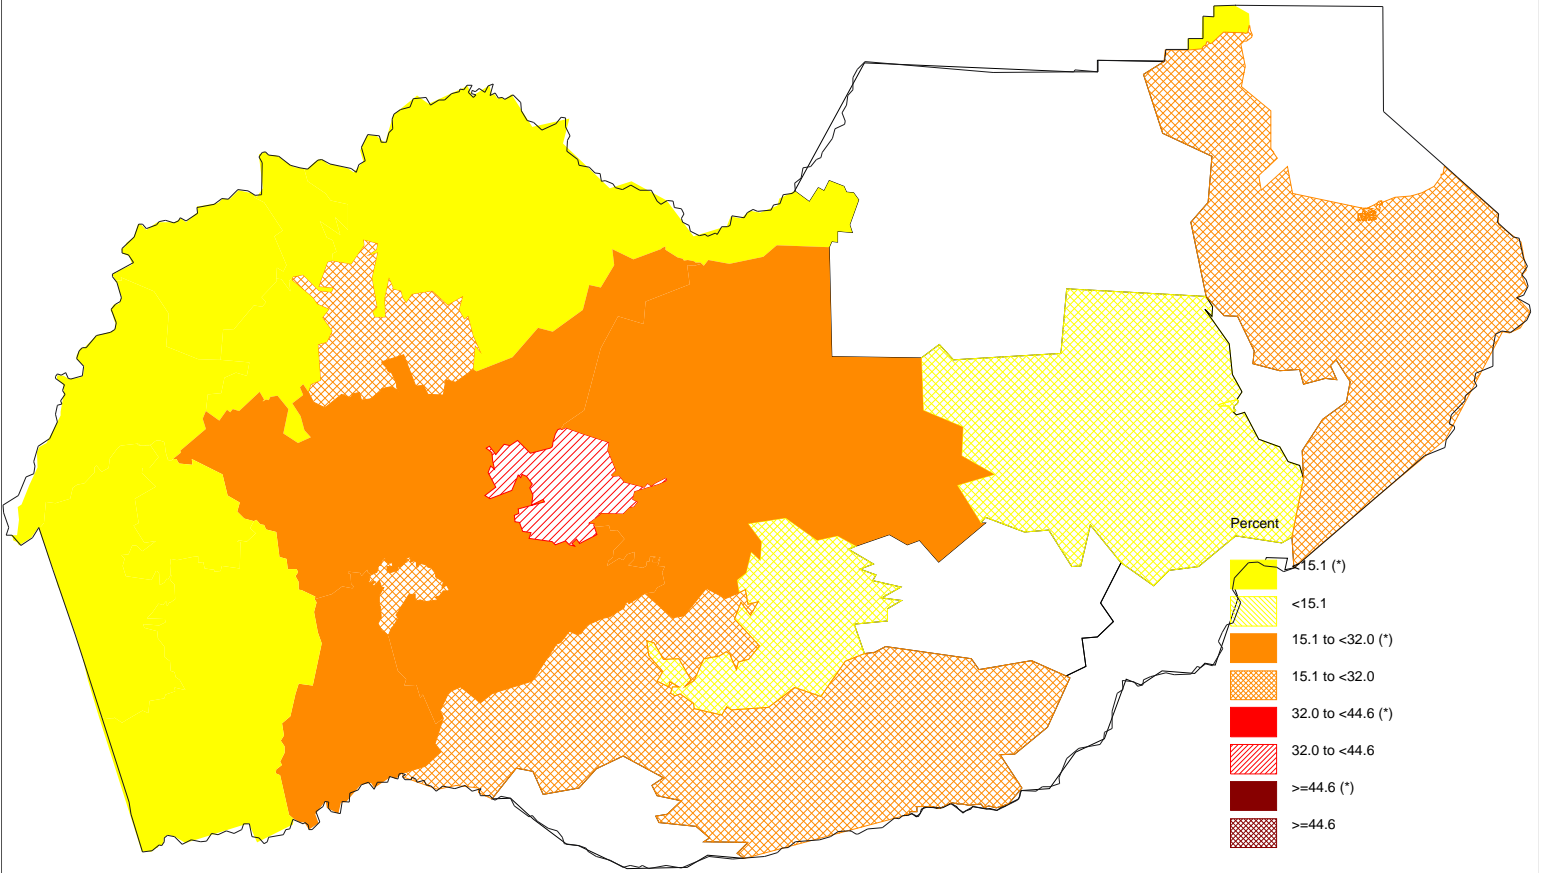

Percent of Births to Mothers with No High School Degree
El Dorado County, 2005-2007

The star in parenthesis after the legend entry indicates a statistically significant percent compared to the California average (alpha=0.01; two-tailed test).
For white areas in the map, no data are available.