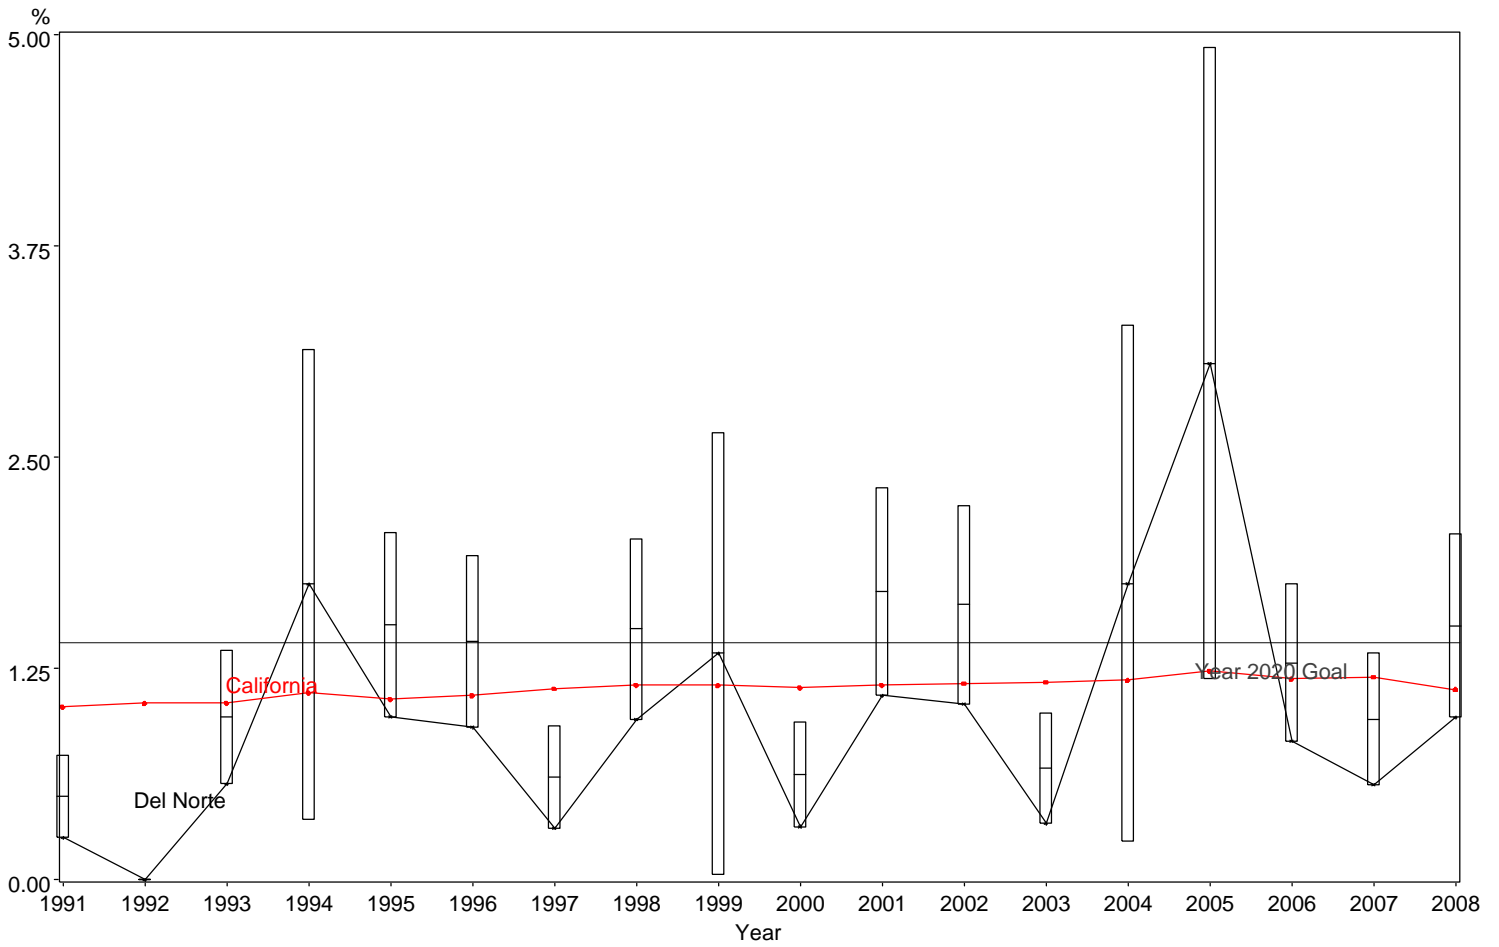

Percent of Very Low Birth Weight Infants
Del Norte County, 1991-2008

The box around the county point estimates denotes the 95% confidence interval around the estimate.