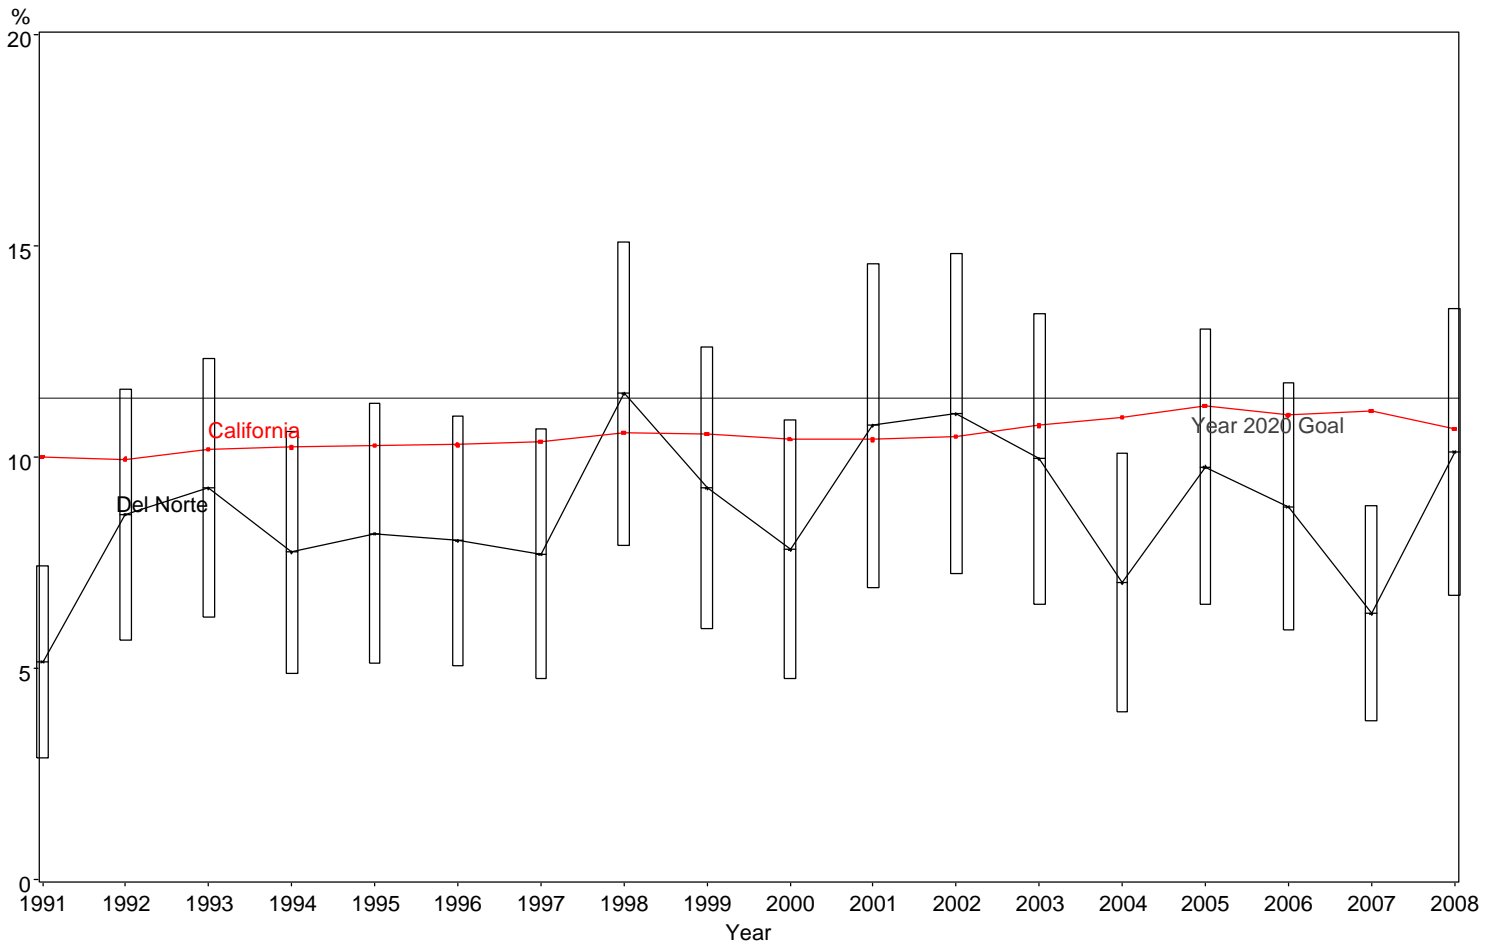

Percent of Preterm Infants  
Del Norte County, 1991-2008

The box around the county point estimates denotes the 95% confidence interval around the estimate.