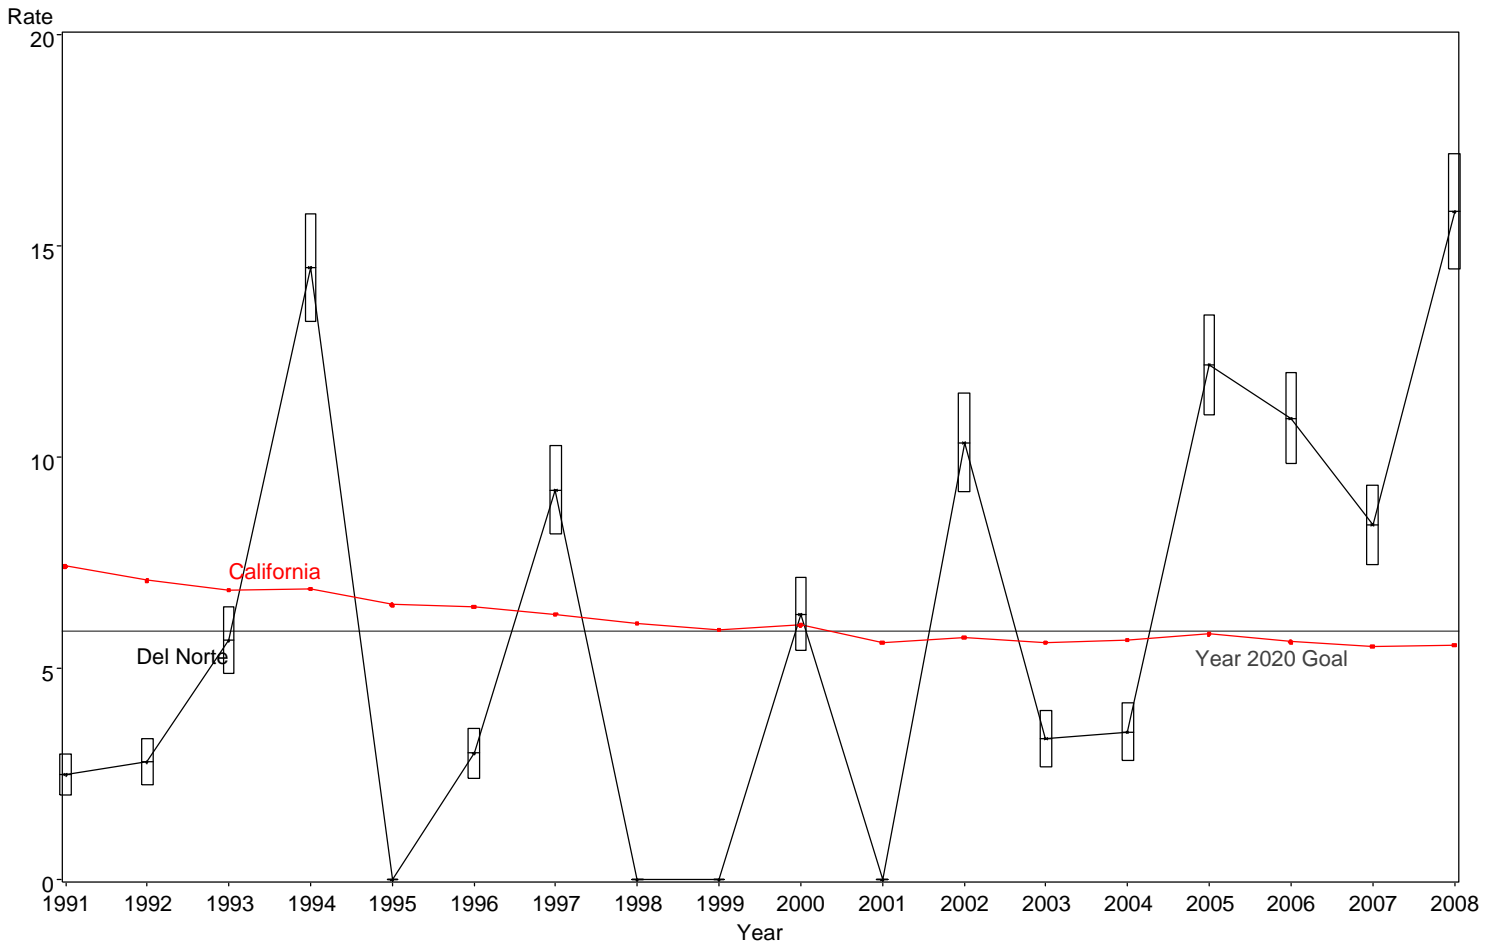

Perinatal Mortality Rate
Del Norte County, 1991-2008

The box around the county point estimates denotes the 95% confidence interval around the estimate.