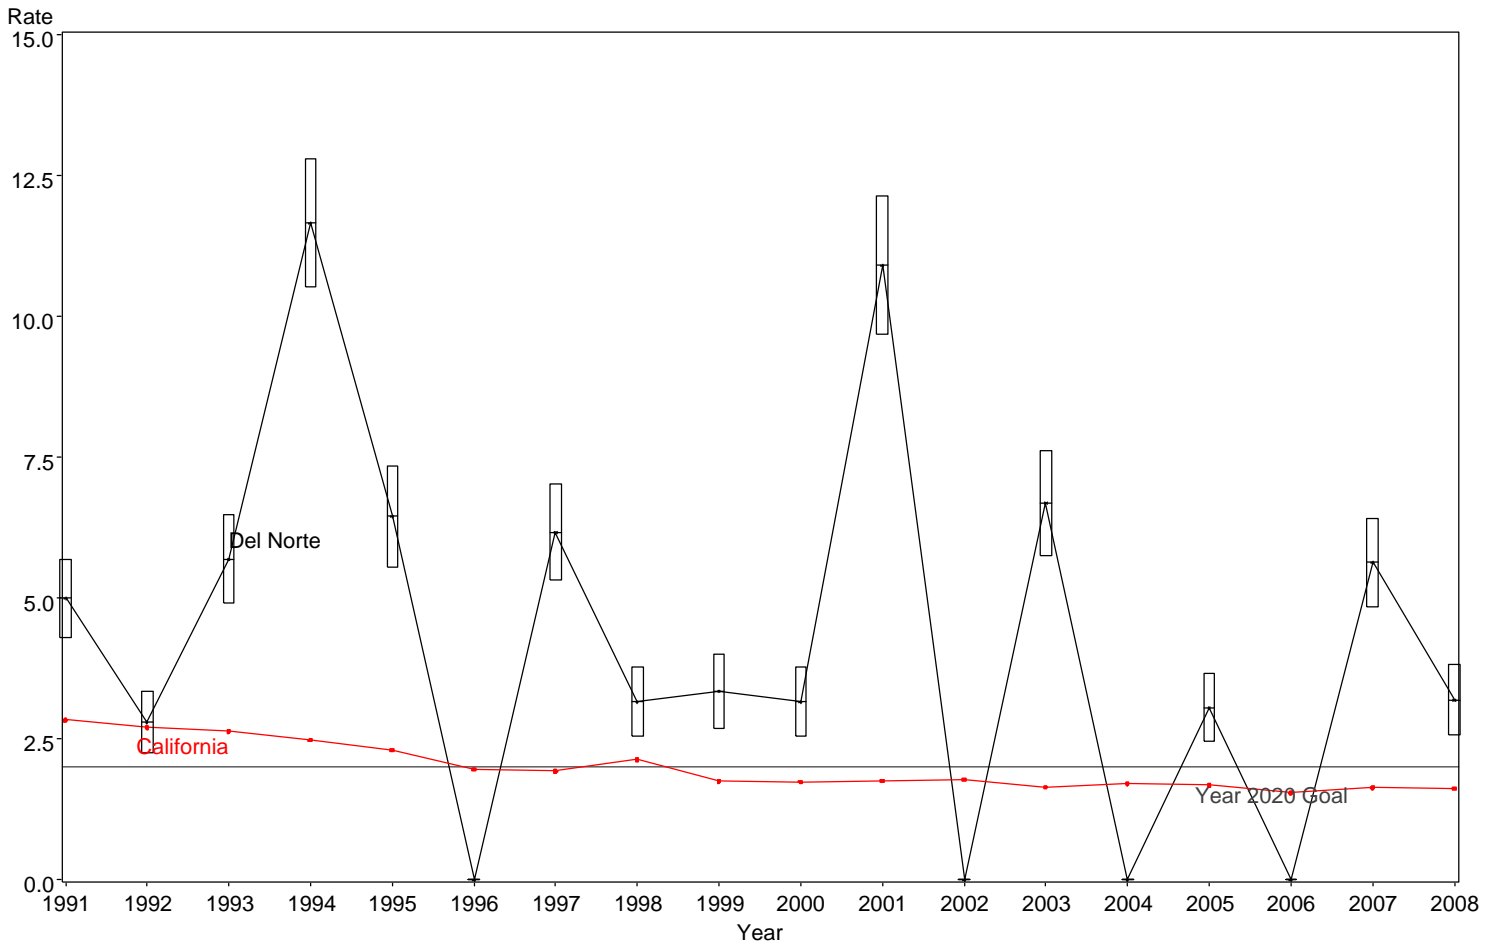

Postneonatal Mortality Rate
Del Norte County, 1991-2008

The box around the county point estimates denotes the 95% confidence interval around the estimate.