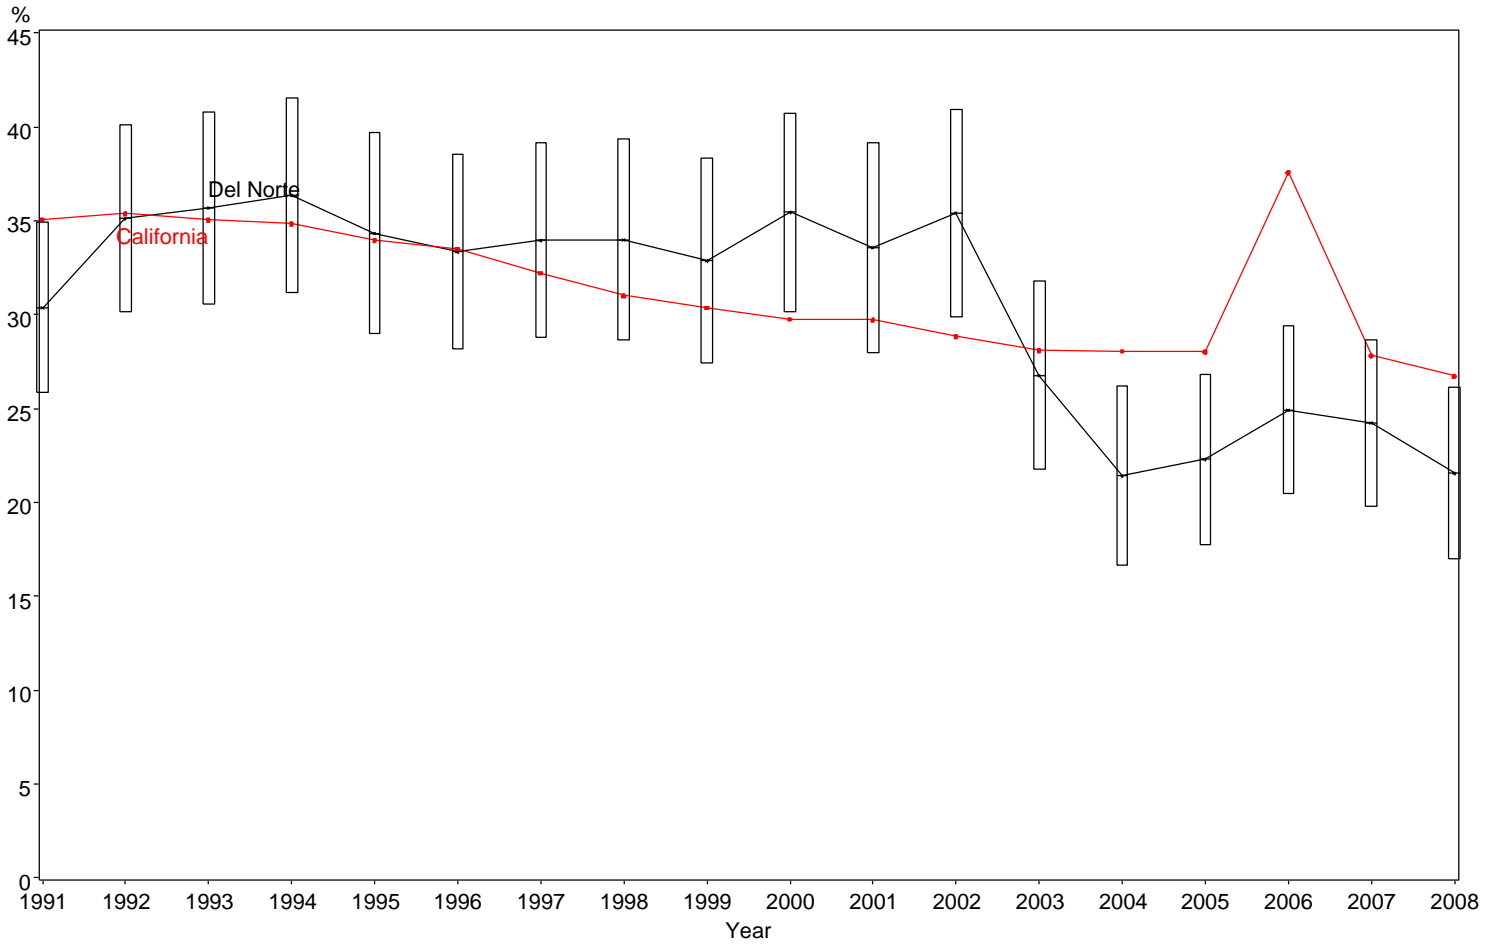

Percent of Births to Mothers with No High School Degree
Del Norte County, 1991-2008

The box around the county point estimates denotes the 95% confidence interval around the estimate.

Starting in 2006, the actual HS degree information became available. Prior to 2006, a HS degree was estimated as ≥ 12 years of education