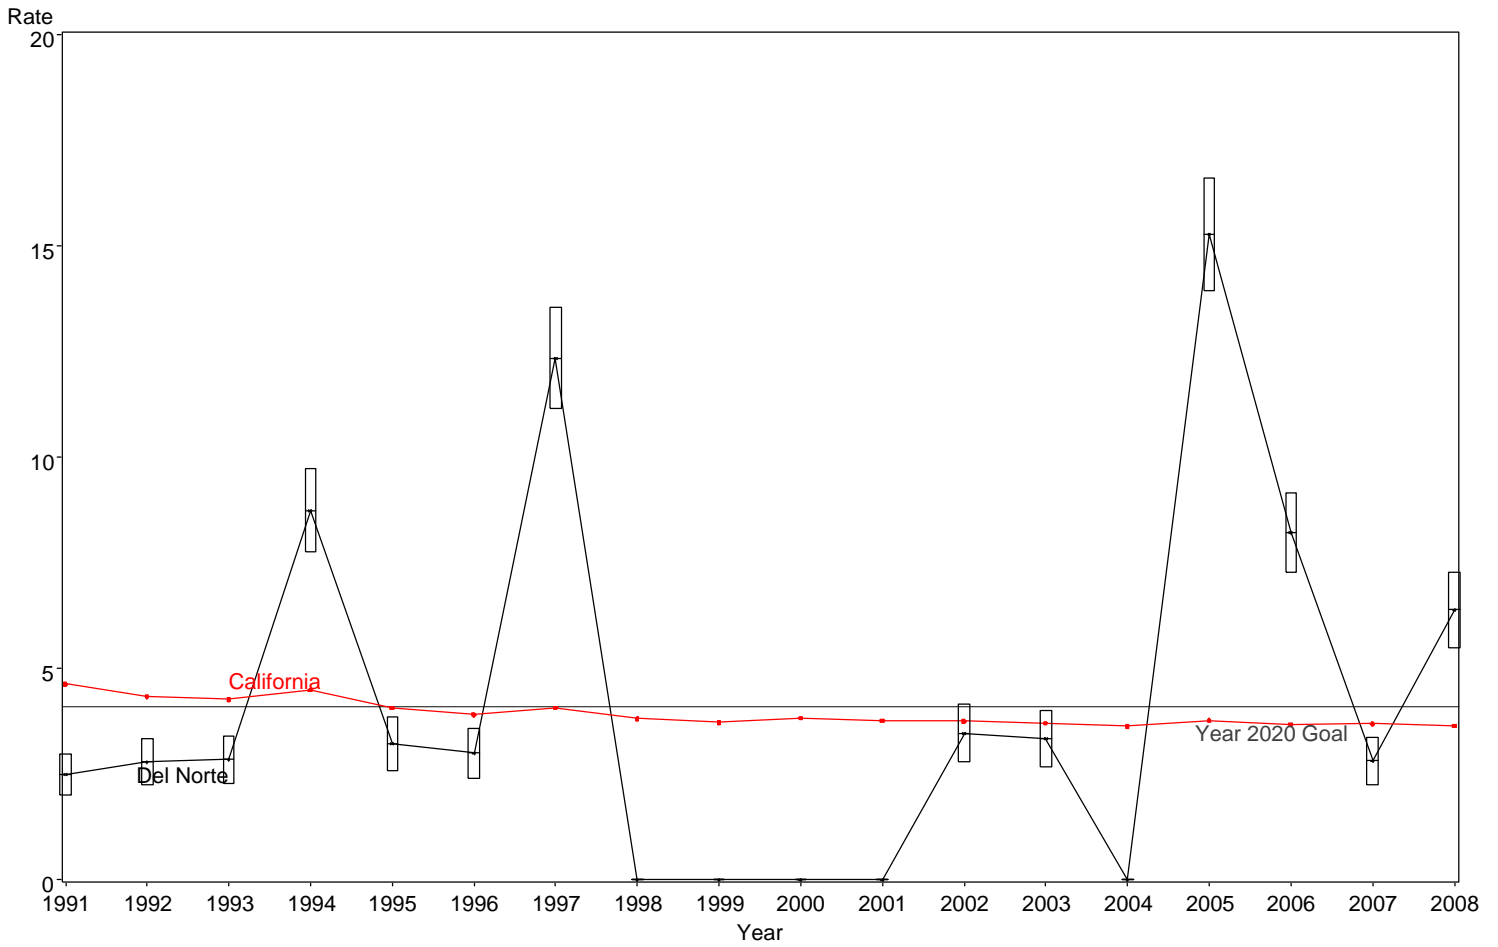

Neonatal Mortality Rate  
Del Norte County, 1991-2008

The box around the county point estimates denotes the 95% confidence interval around the estimate.