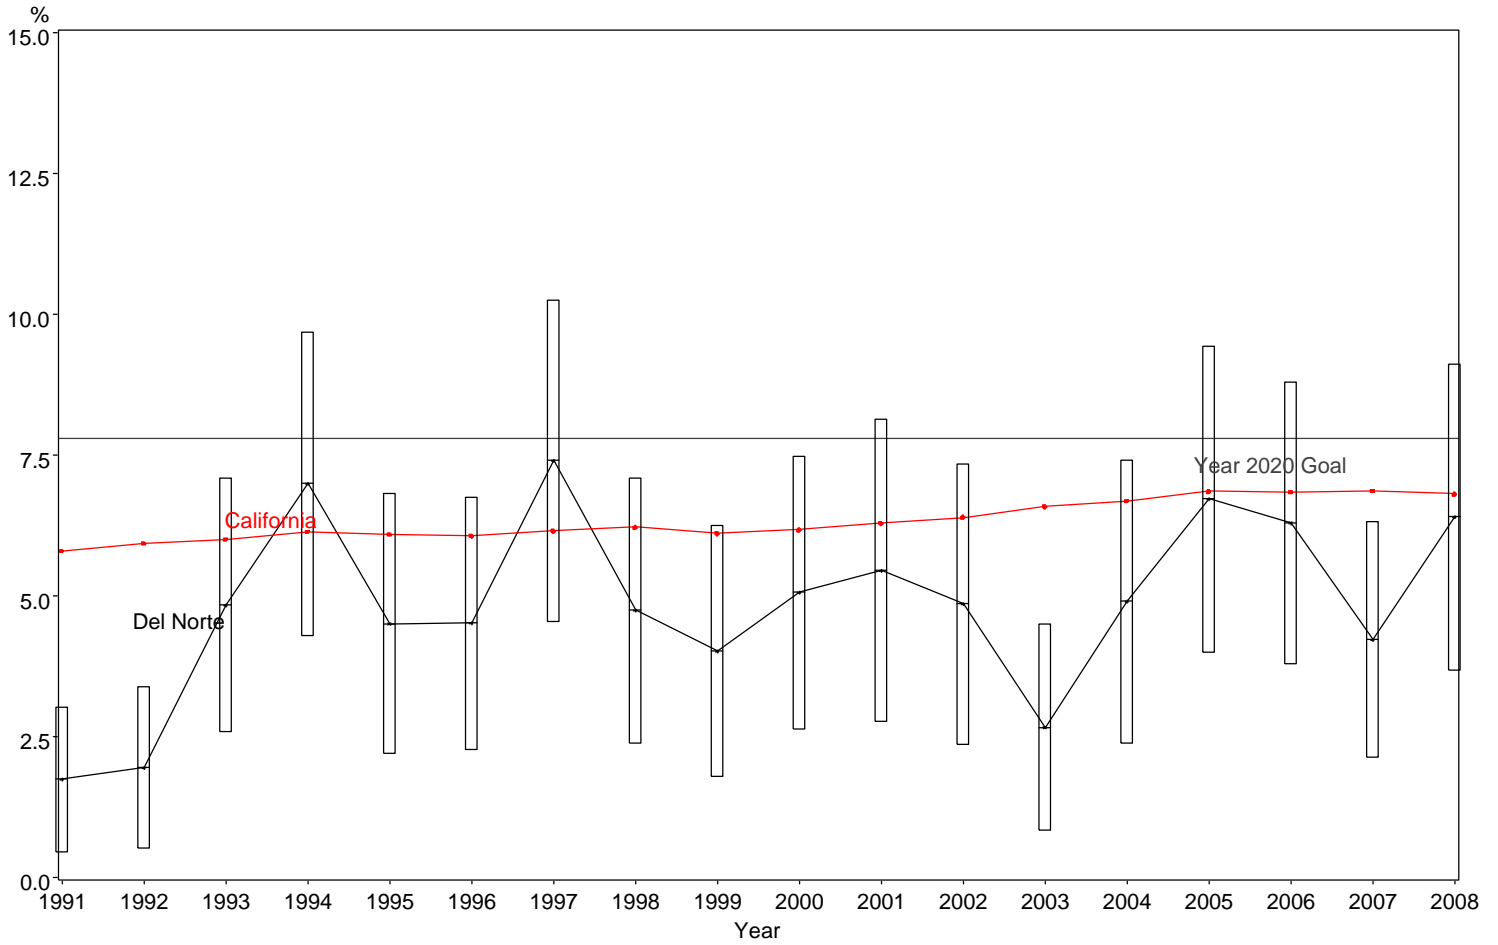

Percent of Low Birth Weight Infants
Del Norte County, 1991-2008

The box around the county point estimates denotes the 95% confidence interval around the estimate.