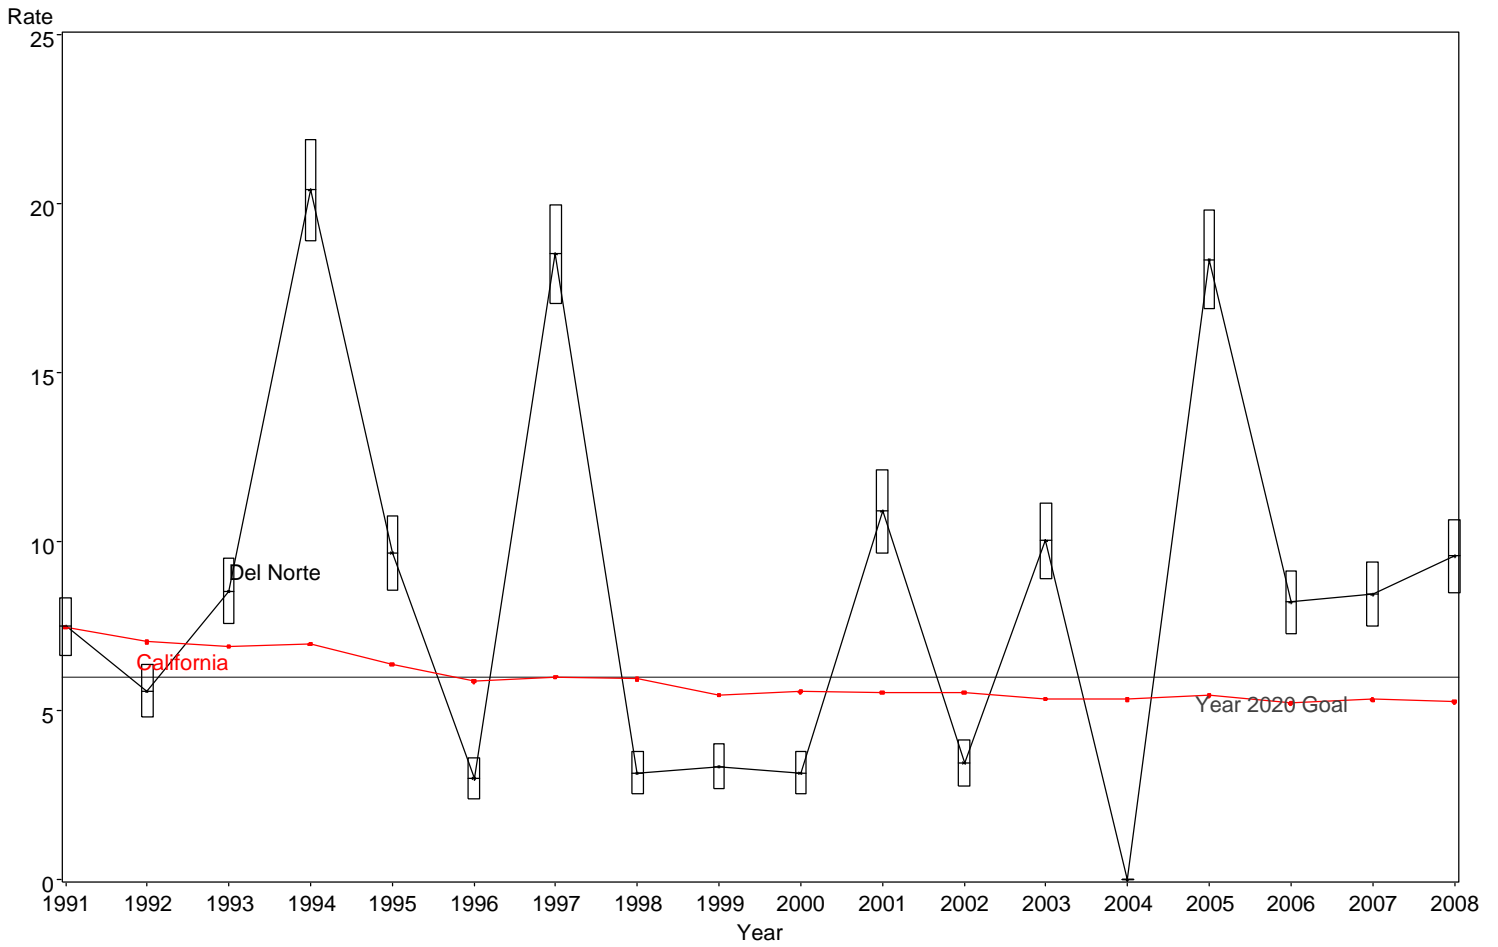

Infant Mortality Rate
Del Norte County, 1991-2008

The box around the county point estimates denotes the 95% confidence interval around the estimate.