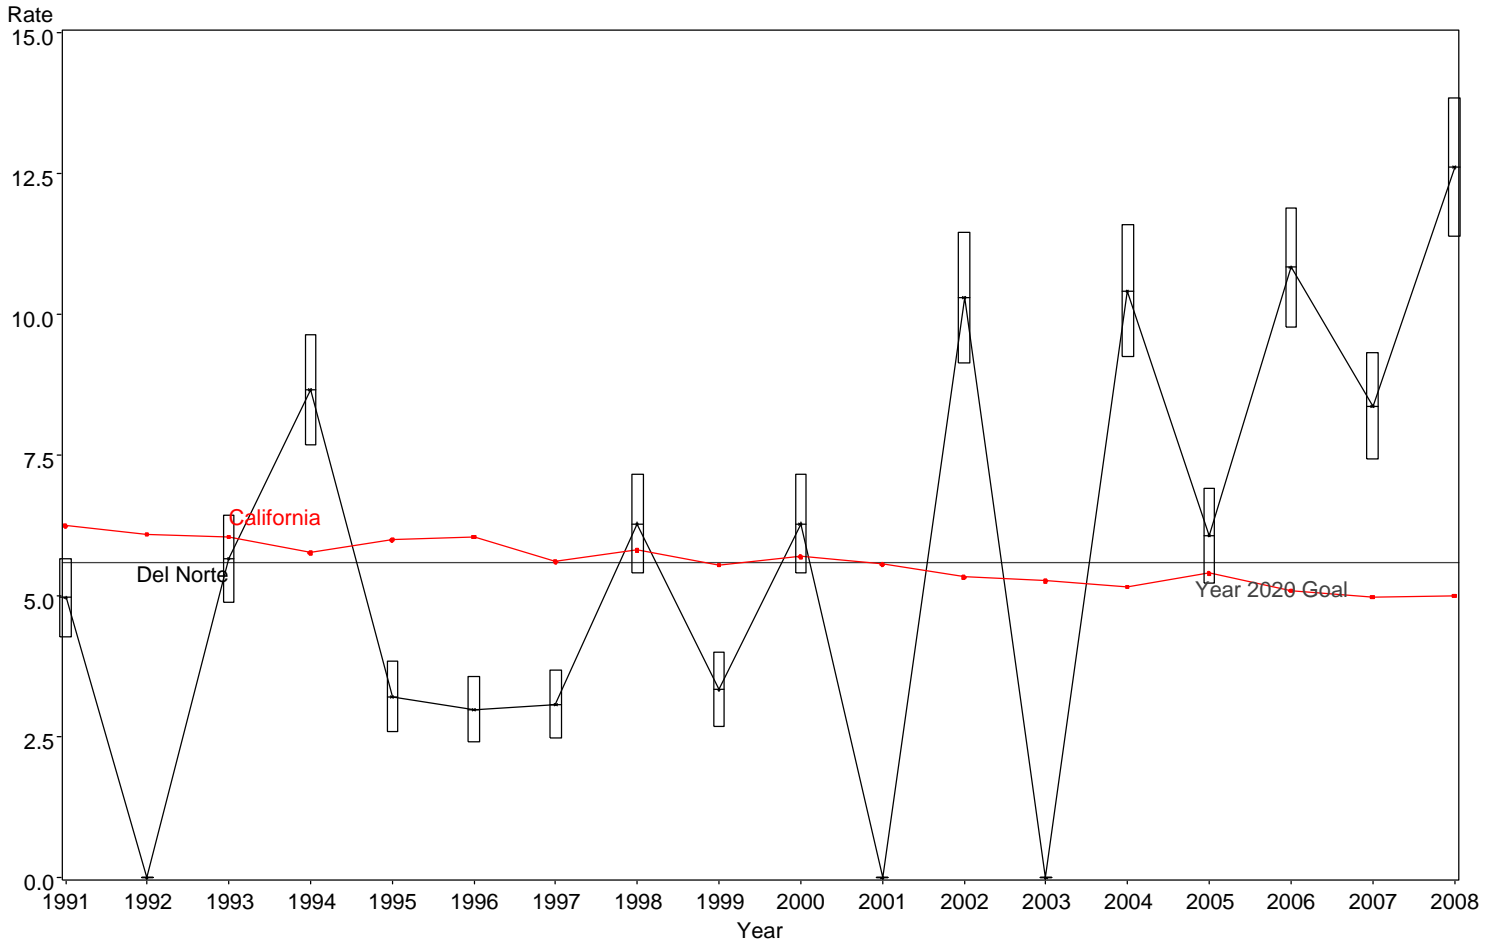

Fetal Mortality Rate
Del Norte County, 1991-2008

The box around the county point estimates denotes the 95% confidence interval around the estimate.