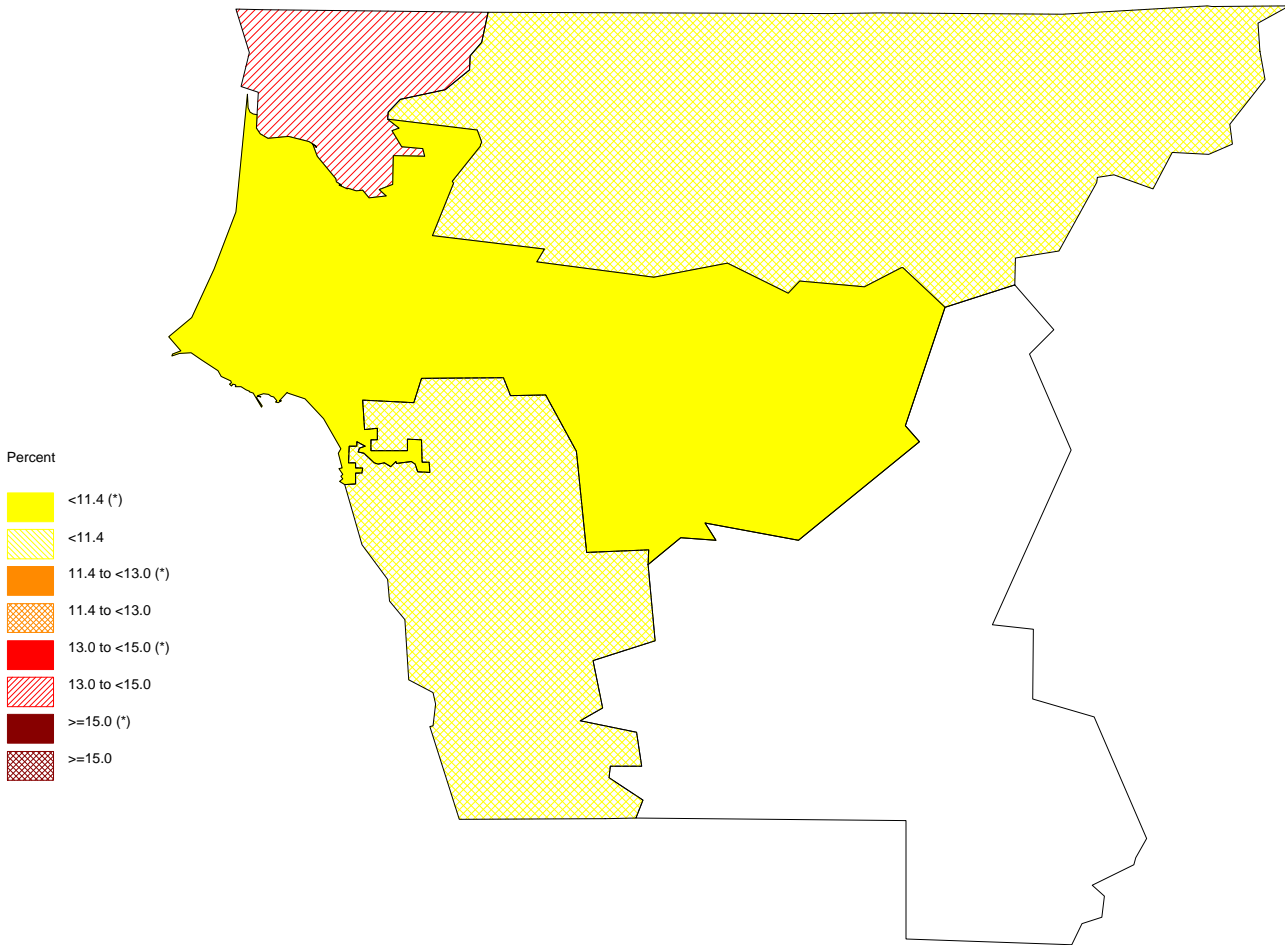

Percent of Preterm Infants
Del Norte County, 2006-2008

The star in parenthesis after the legend entry indicates a statistically significant percent compared to the California average (alpha=0.01; two-tailed test).
For white areas in the map, no data are available.