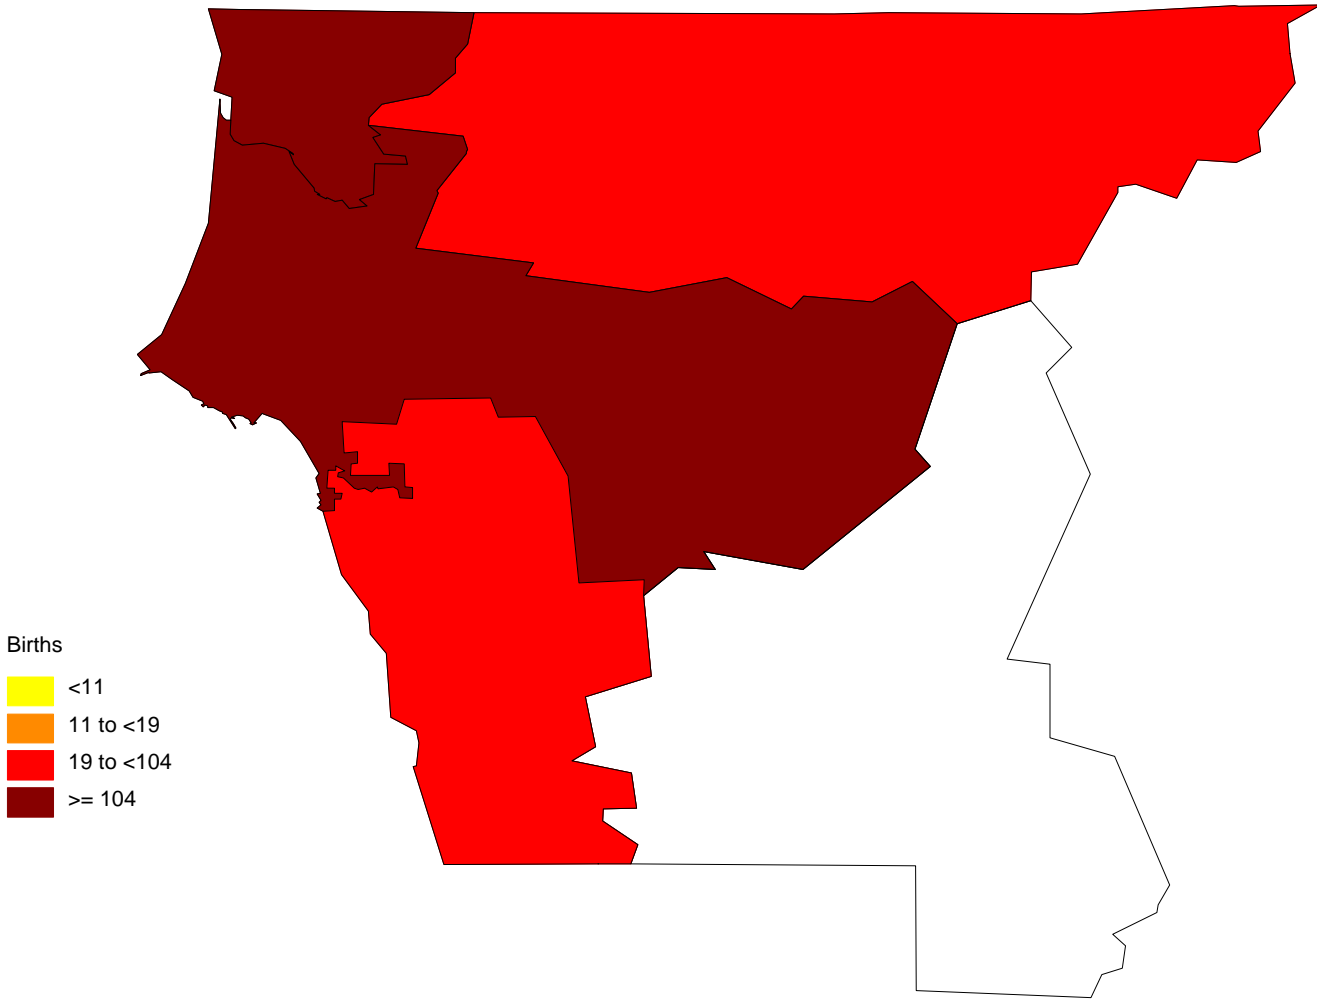

Live Births in Del Norte County, 2006-2008

Births

- <11
- 11 to <19
- 19 to <104
- ≥ 104

For white areas in the map, no data are available.