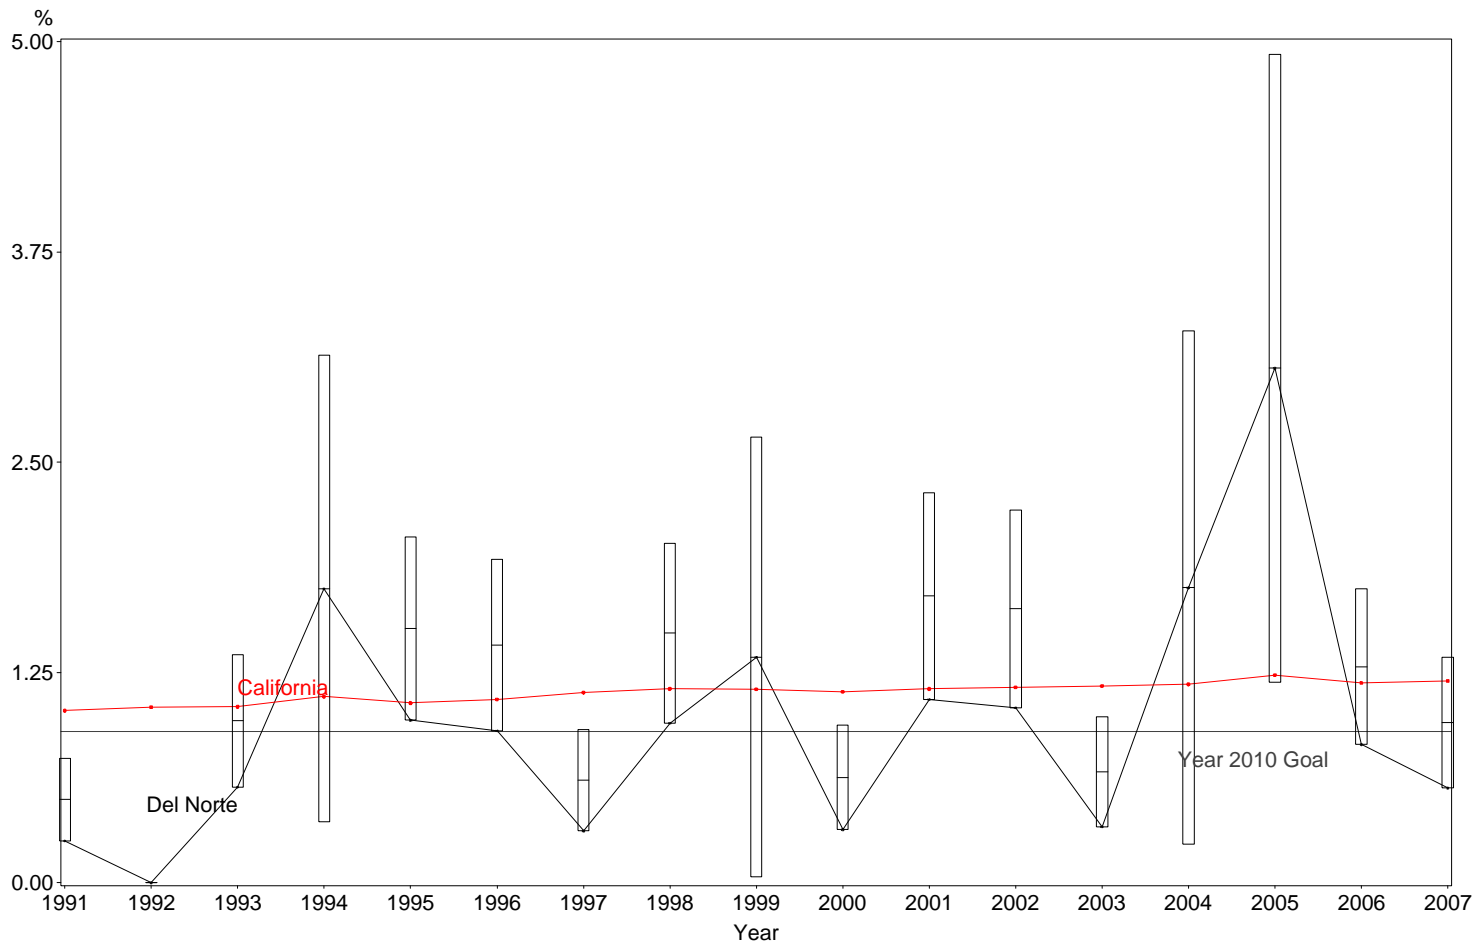

Percent of Very Low Birth Weight Infants
Del Norte County, 2005-2007

The box around the county point estimates denotes the 95% confidence interval around the estimate.